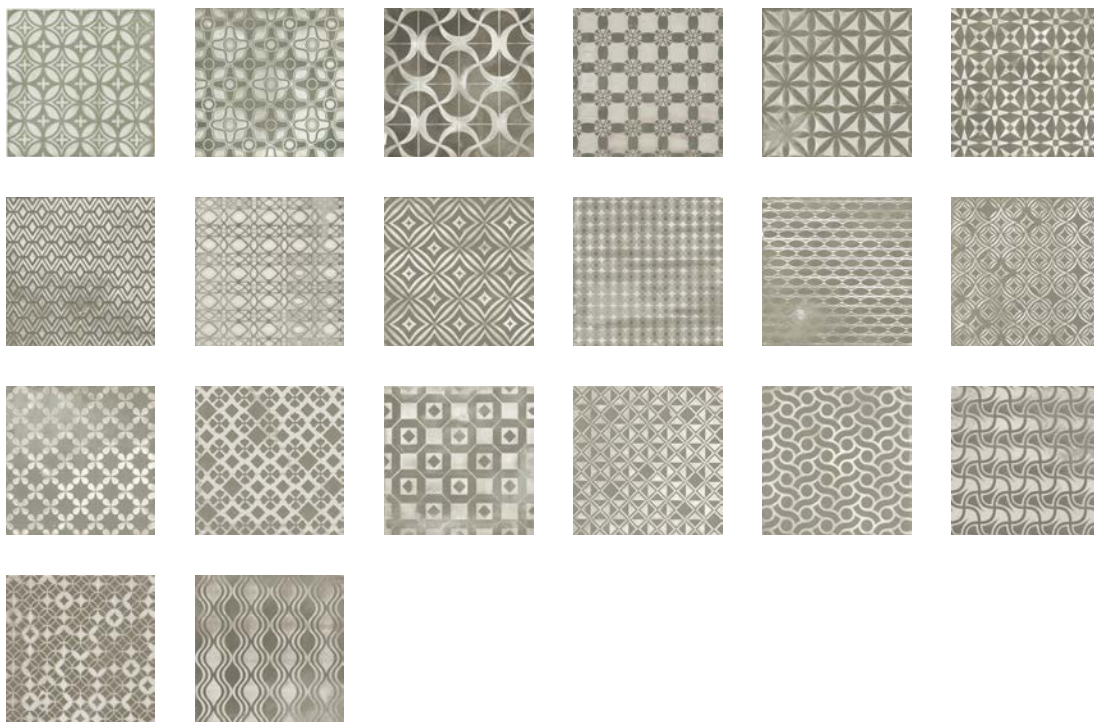

GRES PORCELLANATO COLORATO IN MASSA - COLOURED BODY PORCELAIN STONEWARE
SQUADRATO - SQUARED

DECÒ GRIS