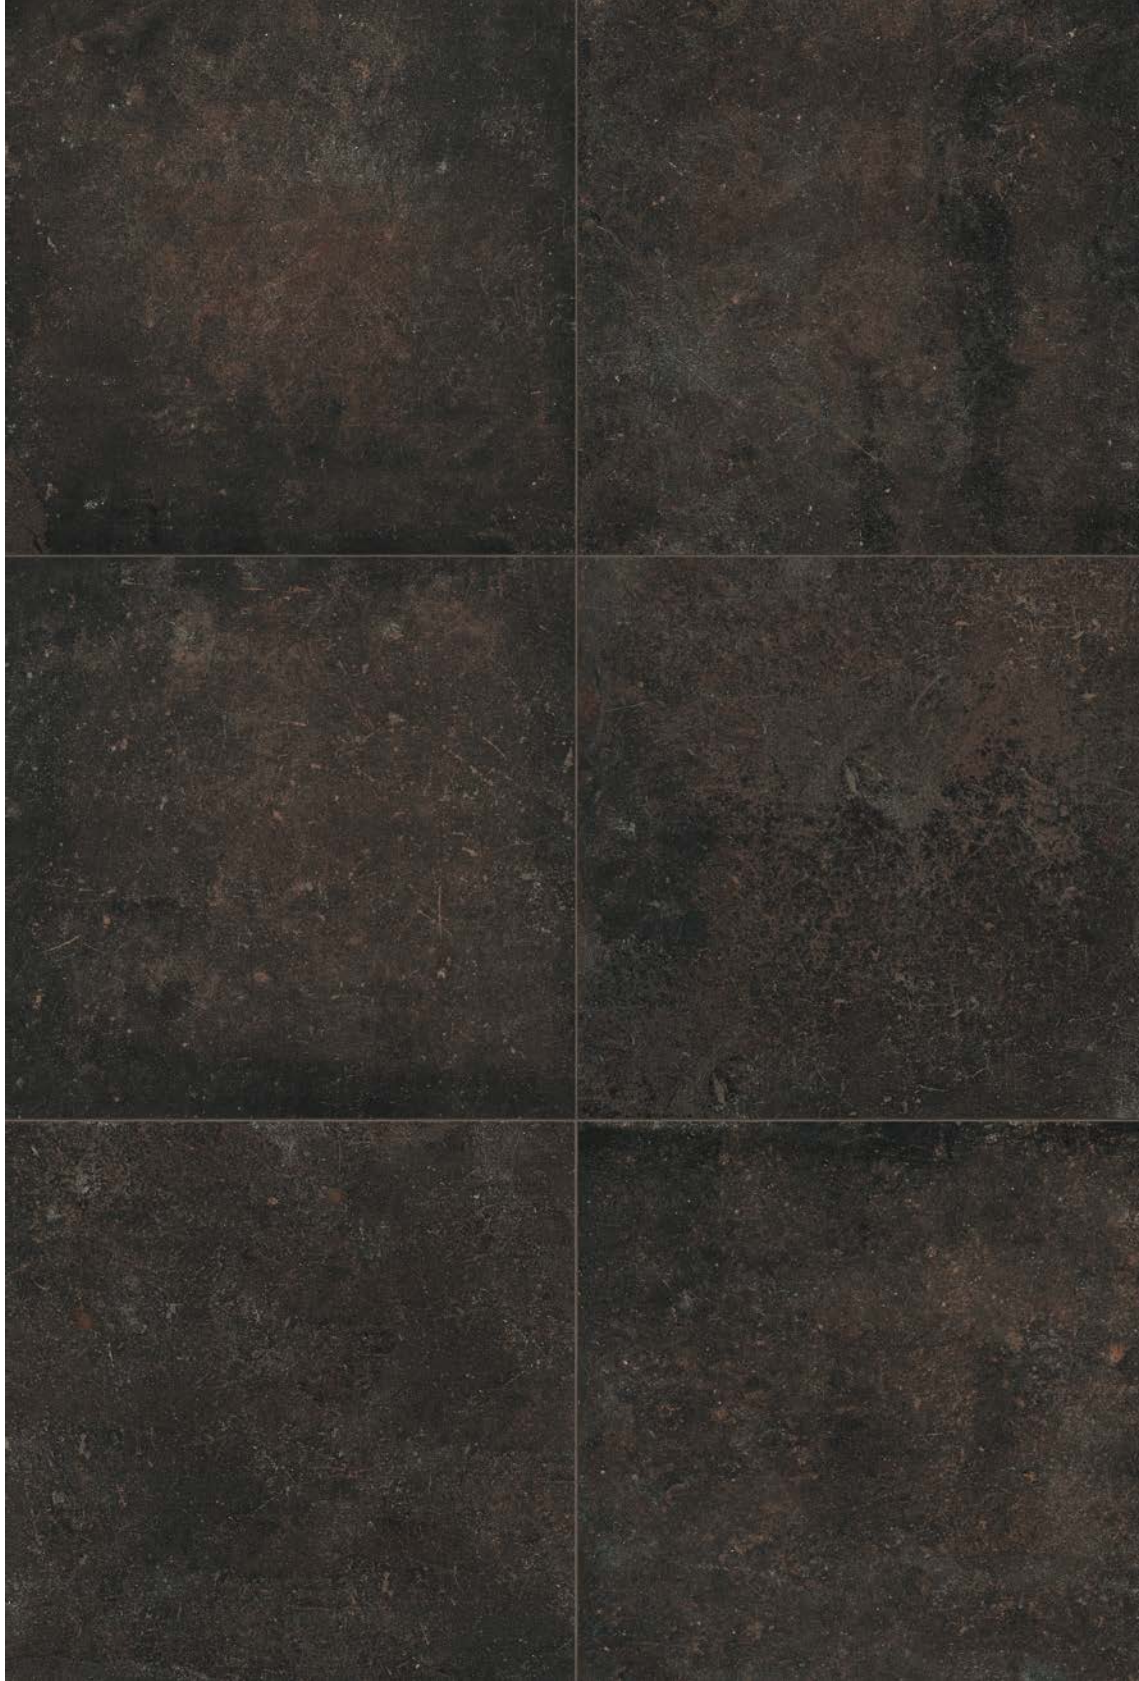

esprit de rex

neutral brun

GRES PORCELLANATO COLORATO IN MASSA - COLOURED BODY PORCELAIN STONEWARE
SQUADRATO - SQUARED

10 mm 3/8"	COLOR	SURFACE	80x80 31 1/2" x 31 1/2"	40x80 15 3/4" x 31 1/2"	60x120 23 5/8" x 47 1/4"	60x60 23 5/8" x 23 5/8"
ESPRIT DE REX	NEUTRAL BRUN	NATURALE/MATTE	762064	762070	762076	762082
		STRUTTURATO/STRUCTURED	-	762094	-	-