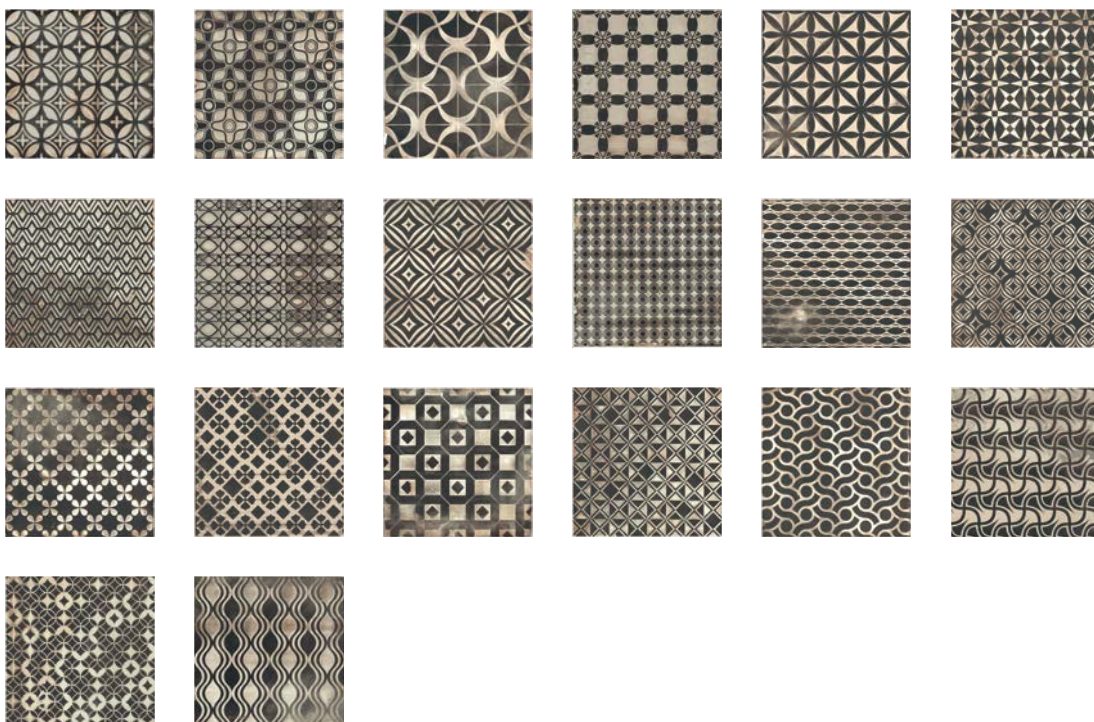

GRES PORCELLANATO COLORATO IN MASSA - COLOURED BODY PORCELAIN STONEWARE
SQUADRATO - SQUARED

DECÒ GRIS

DECÒ BRUN