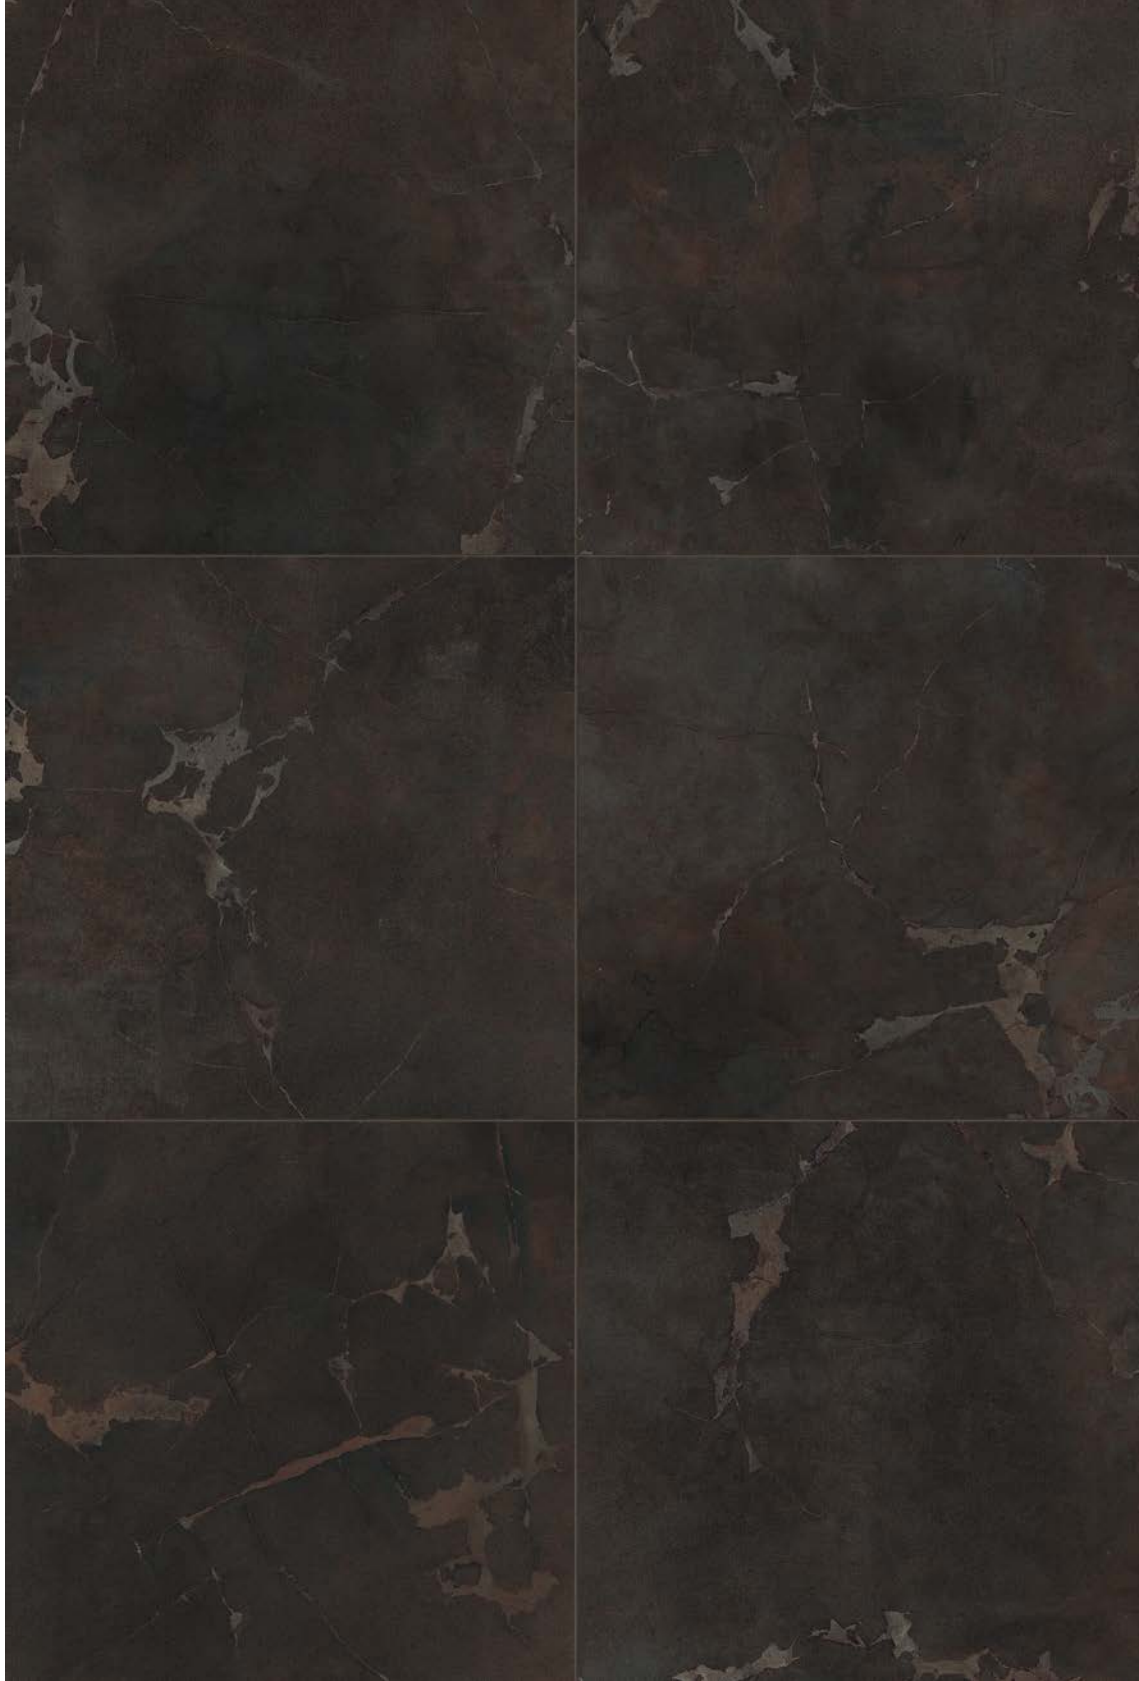

moderne gris

GRES PORCELLANATO COLORATO IN MASSA - COLOURED BODY PORCELAIN STONEWARE
 SQUADRATO - SQUARED

10 mm 3/8" 	COLOR	SURFACE	80x80 31 1/2" x 31 1/2"	40x80 15 3/4" x 31 1/2"	60x120 23 5/8" x 47 1/4"	60x60 23 5/8" x 23 5/8"
ESPRIT DE REX	 MODERNE GRIS	MATTE	762061	762067	762073	762079