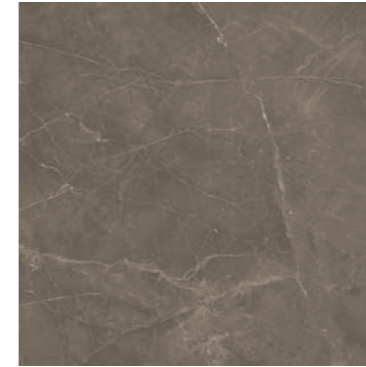

* MARBLE TORTORA POLISHED
60X60 RET. LM-3545
30X60 RET. LM-3545