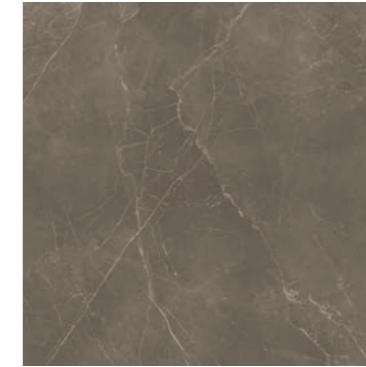

MARBLE LIGHT GREY MATT  
60X60 RET. LM-3450  
30X60 RET. LM-3450

\* MARBLE BEIGE POLISHED  
60X60 RET. LM-3545  
30X60 RET. LM-3545

MARBLE BEIGE MATT  
60X60 RET. LM-3450  
30X60 RET. LM-3450

\* MARBLE TORTORA POLISHED  
60X60 RET. LM-3545  
30X60 RET. LM-3545