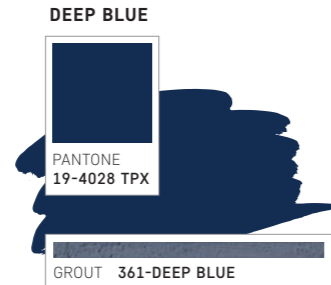

NCS S 5020-B90G