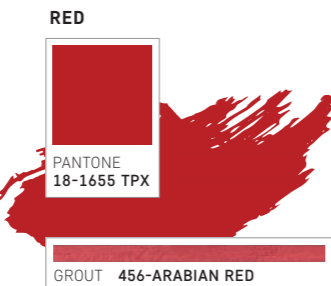

NCS S 1580-Y90R