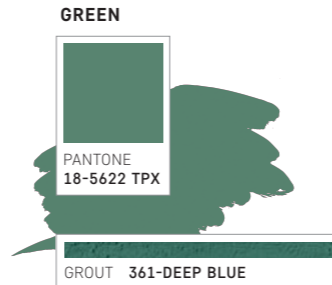

NCS S 5020-B90G

A combinação perfeita: argamassas coloridas

Porque queremos proporcionar-lhe experiências cada vez mais completas decidimos apresentar propostas de cores para combinar com os pavimentos e revestimentos cerâmicos Love Tiles: PANTONE, NCS e uma nova linha de argamassas que lhe permitirão obter resultados de aplicação ainda melhores.

Esta solução foi pensada para quem gosta de levar a decoração do espaço ao pormenor!

Love Tiles .... construímos soluções únicas!

Die perfekte Kombination: gefärbter Mörtel

Da wir Ihnen immer vollständigere Erfahrungen ermöglichen wollen, haben wir beschlossen, Farbvorschläge zur Kombination mit der Wand- und Bodenkeramik der Marke Love Tiles anzubieten: PANTONE, NCS und eine neue Mörtellinie, mit denen Sie noch bessere Anwendungsergebnisse erzielen können.

Diese Lösung wurde für Kunden entwickelt, die Raumdekoration mit Liebe zum Detail betreiben!

Love Tiles ... wir konstruieren einzigartige Lösungen!

EMBALAGEM | PACKING | EMBALLAGE | VERPACKUNG

FORMATO SIZE FORMAT FORMAT	PRODUTO PRODUCT PRODUIT PRODUKT	ESPESSURA THICKNESS ÉPAISSEUR DICKE	PEÇAS/M² PCS/M² PCS/M² STK/M²	PESO/M² WEIGHT/M² POIDS/M² GEWICHT/M²	PZ x	M² x	KG x		M² x	KG x	A x B x C cm
45x120	Revestimento Monoporosa Retificado White Body Wall Tiles Rectified Faïences Monocouïsson Rectifiées Steingut Weisscherbe Wandfliesen Rektifiziert	11,5 mm	1,85	19,14 Kg	3	1,62	31,00 Kg		29,16	600 kg	80 x 125 x 60
		11,5 - 13,2 mm Stellar	1,85	19,03 kg	3	1,62	30,83 kg		29,16	575 kg	80 x 125 x 15
		11,5 - 12,7 mm Desert	1,85	19,75 kg	3	1,62	32,00 kg		29,16	596 kg	80 x 125 x 15
		11,5 - 12,2 mm Float	1,85	18,86 kg	3	1,62	30,56 kg		29,16	570 kg	80 x 125 x 15
		11,5 - 12,2 mm Palm	1,85	18,63 kg	3	1,62	30,18 kg		29,16	563 kg	80 x 125 x 15
35x100	Revestimento Monoporosa Retificado White Body Wall Tiles Rectified Faïences Monocouïsson Rectifiées Steingut Weisscherbe Wandfliesen Rektifiziert	10 mm	2,86	17,83 Kg	3	1,05	17,80 Kg		27,30	488 Kg	105 x 120 x 50
		10 - 11,7 mm Dune	2,86	19,60 kg	3	1,05	19,66 kg		27,30	537 kg	105 x 120 x 15
		10 - 11,5 mm Wind	2,86	19,41 kg	3	1,05	19,43 kg		27,30	530 kg	105 x 120 x 15
		10 - 11,5 mm Leaf	2,86	19,05 kg	3	1,05	19,08 kg		27,30	521 kg	105 x 120 x 15
		10 - 11,3 mm Rise	2,86	19,41 kg	3	1,05	19,43 kg		27,30	530 kg	105 x 120 x 15
30x60	Revestimento Monoporosa Retificado White Body Wall Tiles Rectified Faïences Monocouïsson Rectifiées Steingut Weisscherbe Wandfliesen Rektifiziert	8,5 mm	5,56	14,39 Kg	7	1,26	18,13 Kg		50,40	750 Kg	80 x 120 x 75
		8,5 - 9,0 mm Reef	5,56	14,58 kg	7	1,26	18,38 kg		50,40	755 kg	80 x 125 x 15
		8,5 - 8,7 mm Arid	5,56	14,48 kg	7	1,26	18,25 kg		50,40	750 kg	80 x 125 x 15