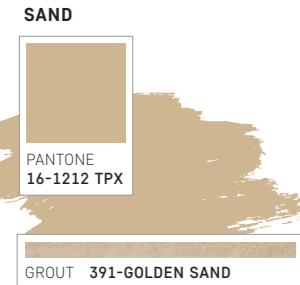

The perfect combination: tile grout colours

Because we want to provide you with more and more complete experiences, we have decided to present colour proposals to match Love Tiles' ceramic floors and walls: PANTONE, NCS, and a new line of colour grouts that will allow you to obtain even better application results.

This solution was designed for those who like a detailed decoration of the space!

Love Tiles .... we build unique solutions!

La combinaison parfaite: couleurs de joints de carrelage

Parce que nous voulons vous fournir des expériences de plus en plus complètes, nous avons décidé de présenter des propositions de couleurs pour associer aux pavements et revêtements céramiques Love Tiles : PANTONE, NCS et une nouvelle ligne de mortiers qui vous permettra d'obtenir des résultats d'application encore meilleurs.

Cette solution a été conçue pour ceux qui aiment une décoration détaillée de l'espace!

Love Tiles .... nous créons des solutions uniques!

NCS S 3010-Y30R