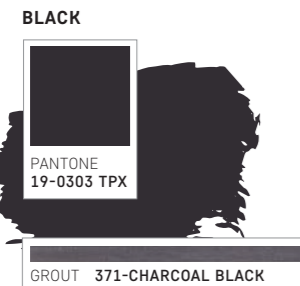

NCS S 8500-N