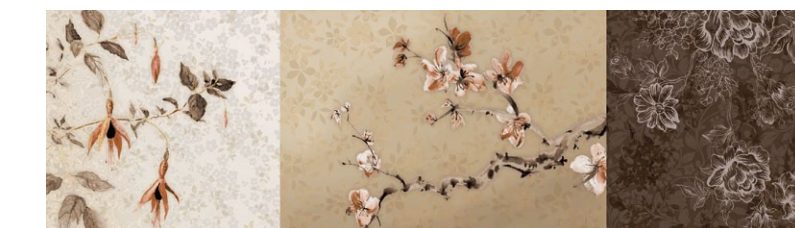

Decor Giardino Bone 29x100 Rect. B-98