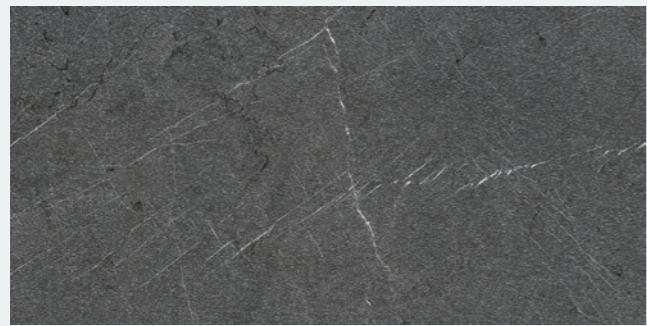

Grey

Dark

#CreateYourOwnUniverse_gayaforesTiles

CARVEN

#Stone_gayaforesPorcelain