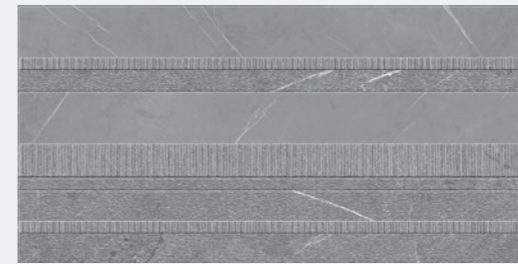

Pearl

#CreateYourOwnUniverse_gayaforesTiles

CARVEN

#Stone_gayaforesPorcelain