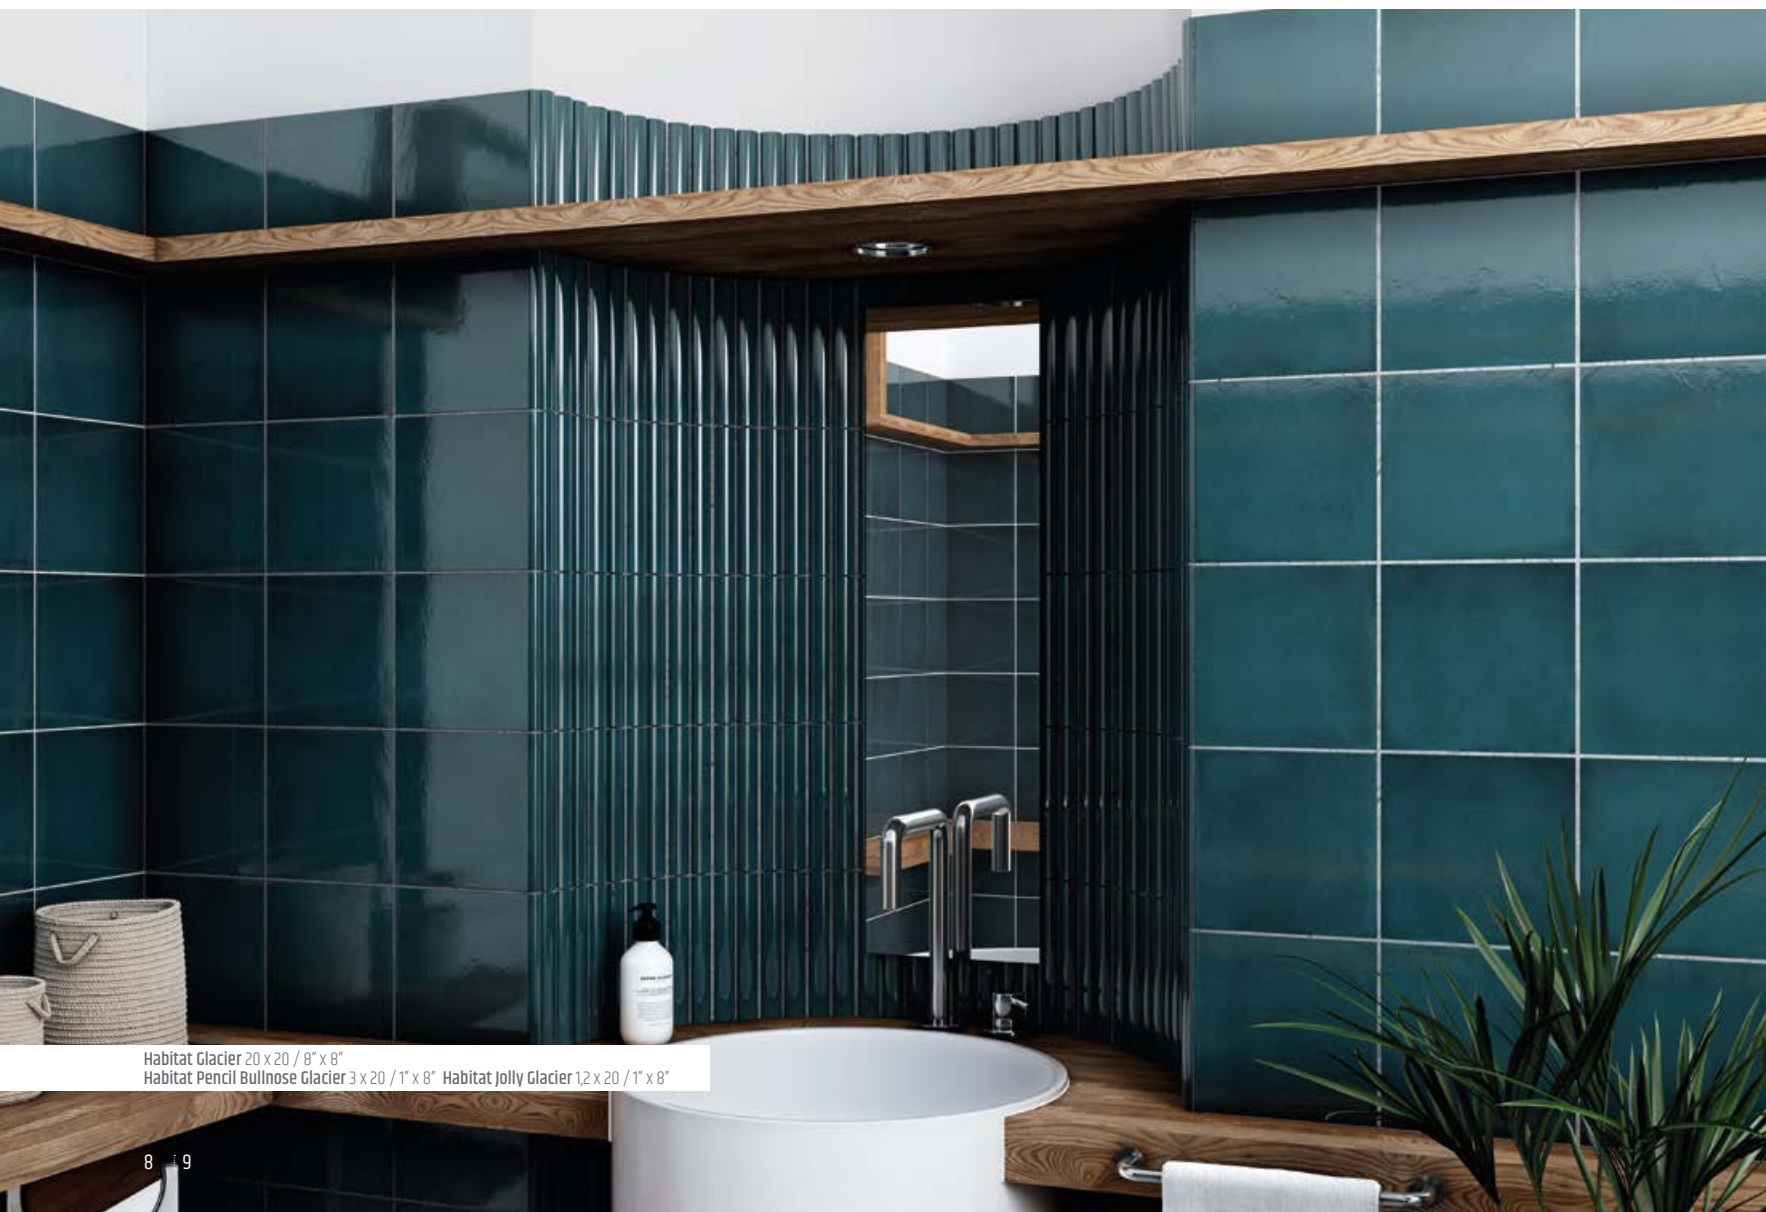

EQUIPE

Habitat Cala Glacier 20 x 20 / 8" x 8"
Habitat Jolly Glacier 1,2 x 20 / 1" x 8"

Habitat Glacier 20 x 20 / 8" x 8"
Habitat Pencil Bullnose Glacier 3 x 20 / 1" x 8" Habitat Jolly Glacier 1,2 x 20 / 1" x 8"