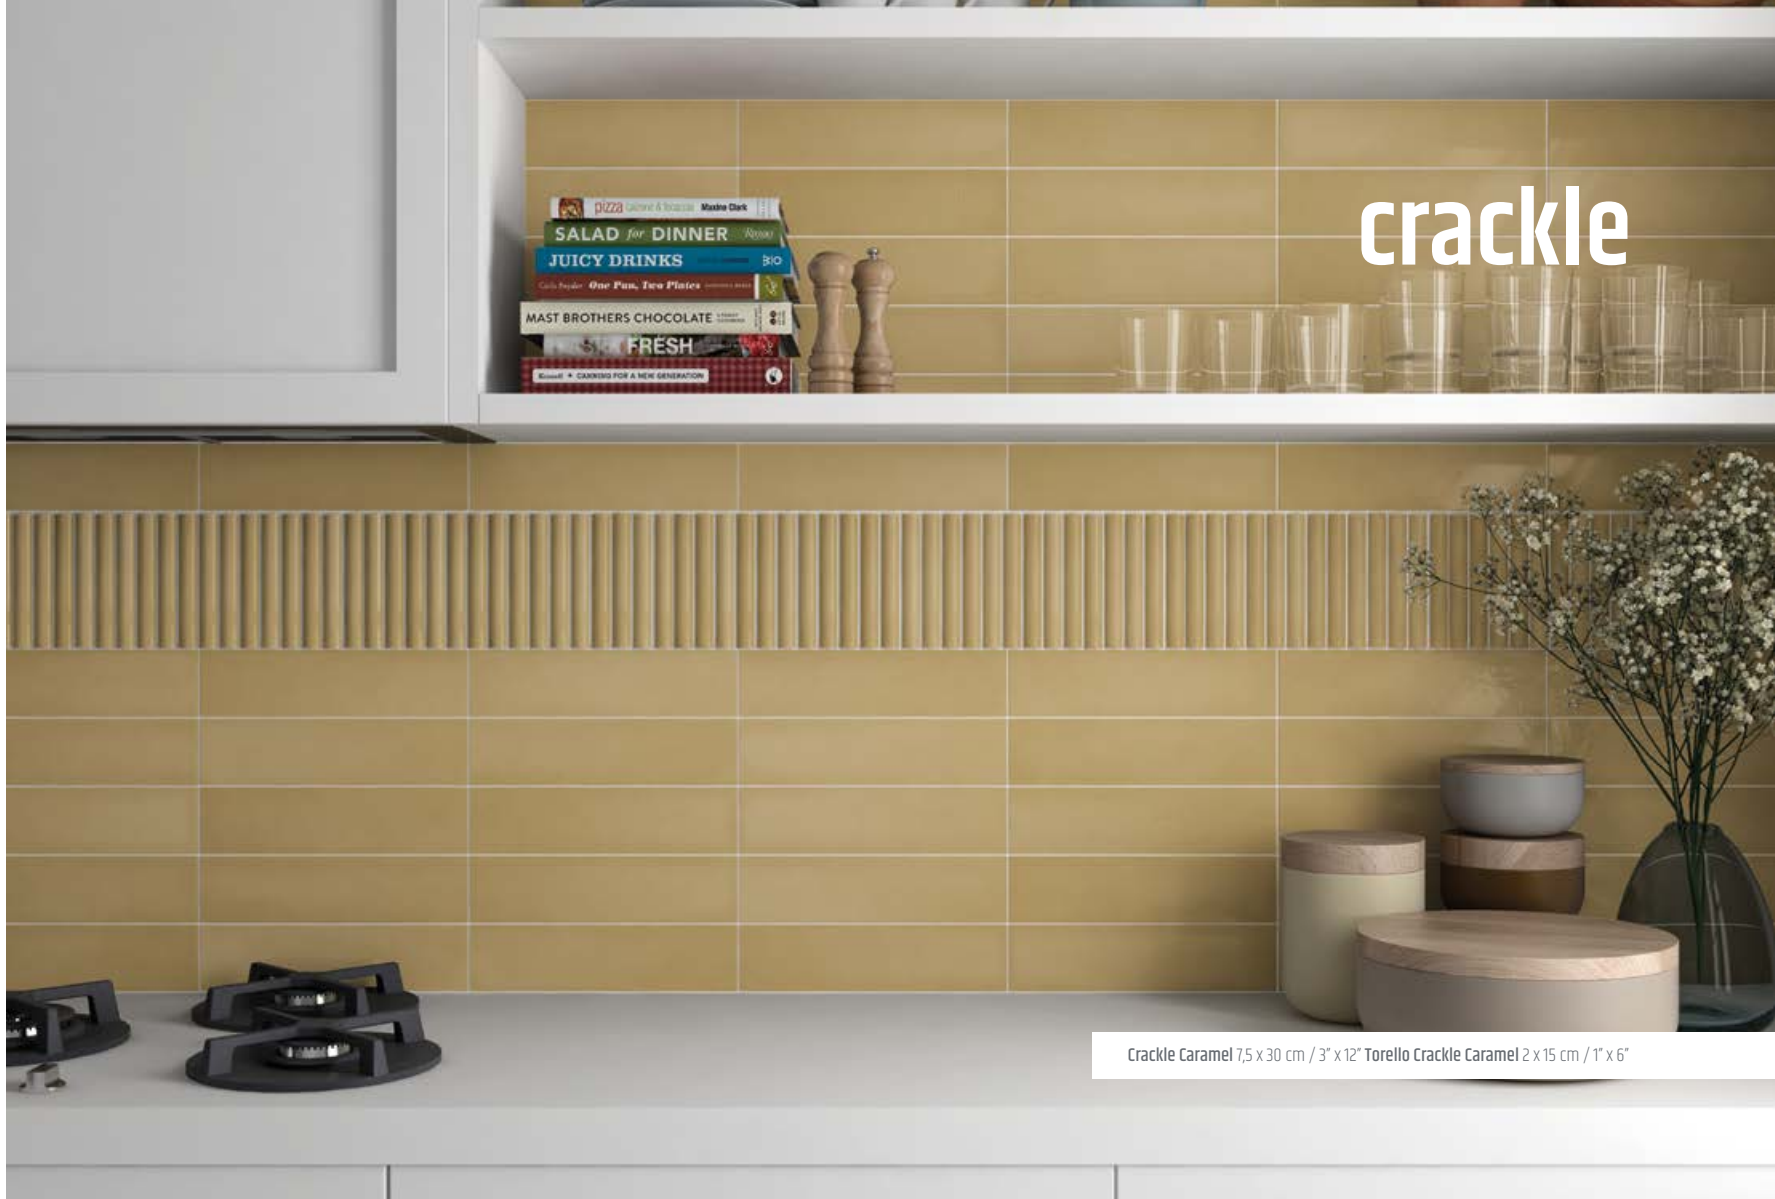

crackle

Crackle Caramel 7,5 x 30 cm / 3" x 12" Torello Crackle Caramel 2 x 15 cm / 1" x 6"