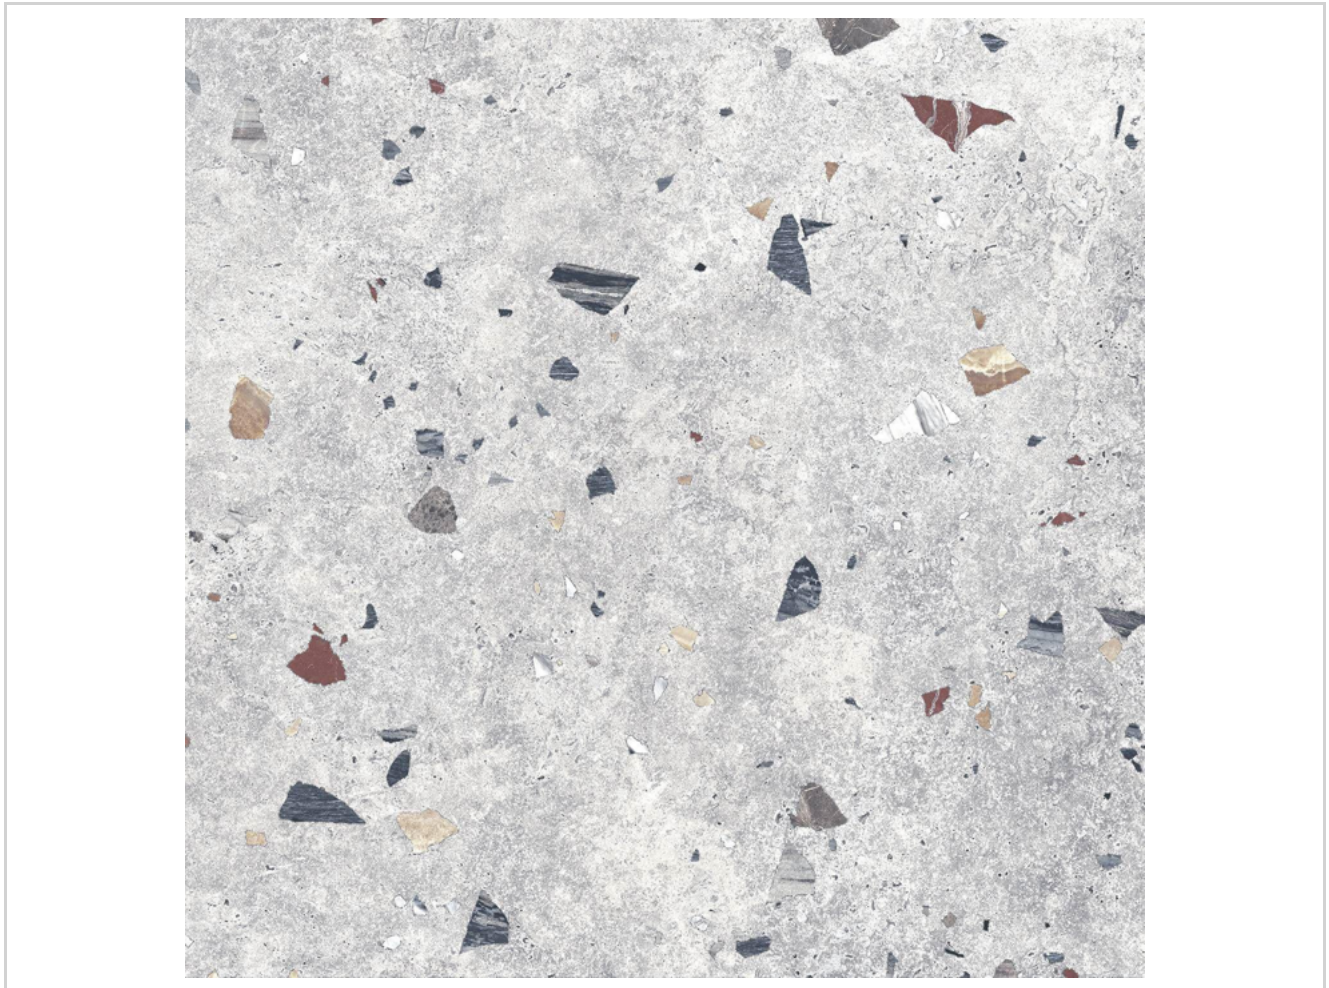

Date: 10/31/2020 12:11 p.m.

Sonar | **Sonar Silver** | 66x66

OTHER IMAGES

Sonar Silver

TECHNICAL DATA

PRODUCT: Sonar Silver

FROST RESISTANT: Yes

SERIES: Sonar

SIZE: 66x66

CATEGORIA: Bases

BODY TYPE: PORCELAIN

LOOKS: Stone

COLOR: Grey

USE: Pavimento/Revestimiento

units/box	m ² /box	kg/box	boxes/pallet	m ² /pallet	kg/pallet
3	1.31	34.45	48	62.88	1666.10