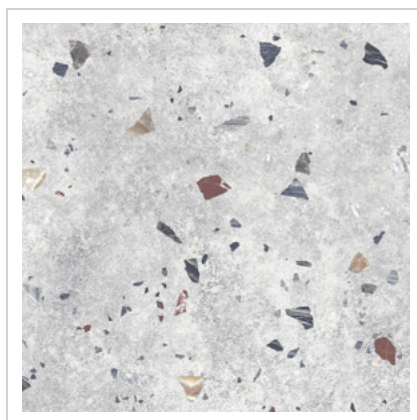

Date: 10/31/2020 12:11 p.m.

Sonar | **Sonar Silver** | 66x66

OTHER IMAGES

Sonar Silver

TECHNICAL DATA

PRODUCT: Sonar Silver

FROST RESISTANT: Yes

SERIES: Sonar

SIZE: 66x66

CATEGORIA: Bases

BODY TYPE: PORCELAIN

LOOKS: Stone

COLOR: Grey

USE: Pavimento/Revestimiento

units/box	m ² /box	kg/box	boxes/pallet	m ² /pallet	kg/pallet
3	1.31	34.45	48	62.88	1666.10