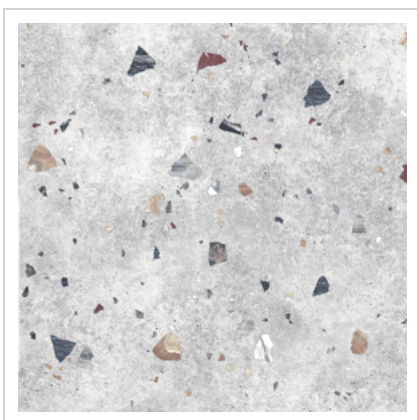

Date: 10/31/2020 12:11 p.m.

Sonar | **Sonar Silver** | 66x66

OTHER IMAGES

Sonar Silver

TECHNICAL DATA

PRODUCT: Sonar Silver

FROST RESISTANT: Yes

SERIES: Sonar

SIZE: 66x66

CATEGORIA: Bases

BODY TYPE: PORCELAIN

LOOKS: Stone

COLOR: Grey

USE: Pavimento/Revestimiento

units/box	m ² /box	kg/box	boxes/pallet	m ² /pallet	kg/pallet
3	1.31	34.45	48	62.88	1666.10