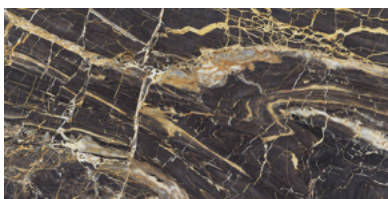

PRODUCT
BLACK GOLDEN PULIDO

60x120

OTHER IMAGES

TECHNICAL DATA

SERIES: BLACK GOLDEN
PRODUCT: BLACK GOLDEN PULIDO
SIZE: 60x120 (24"x48")
SALES CODE: G.177

BODY TYPE: White body tile
THICKNESS: 9.0

units/box	m ² /box	kg/box	boxes/pallet	m ² /pallet	kg/pallet
2	1.44	29.43	35	50.40	1030