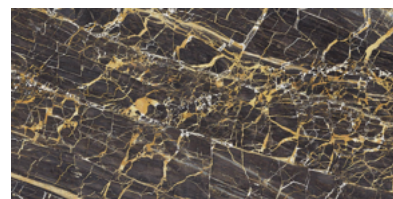

PRODUCT
BLACK GOLDEN PULIDO

60x120

OTHER IMAGES

TECHNICAL DATA

SERIES: BLACK GOLDEN
PRODUCT: BLACK GOLDEN PULIDO
SIZE: 60x120 (24"x48")
SALES CODE: G.177

BODY TYPE: White body tile
THICKNESS: 9.0

units/box	m ² /box	kg/box	boxes/pallet	m ² /pallet	kg/pallet
2	1.44	29.43	35	50.40	1030