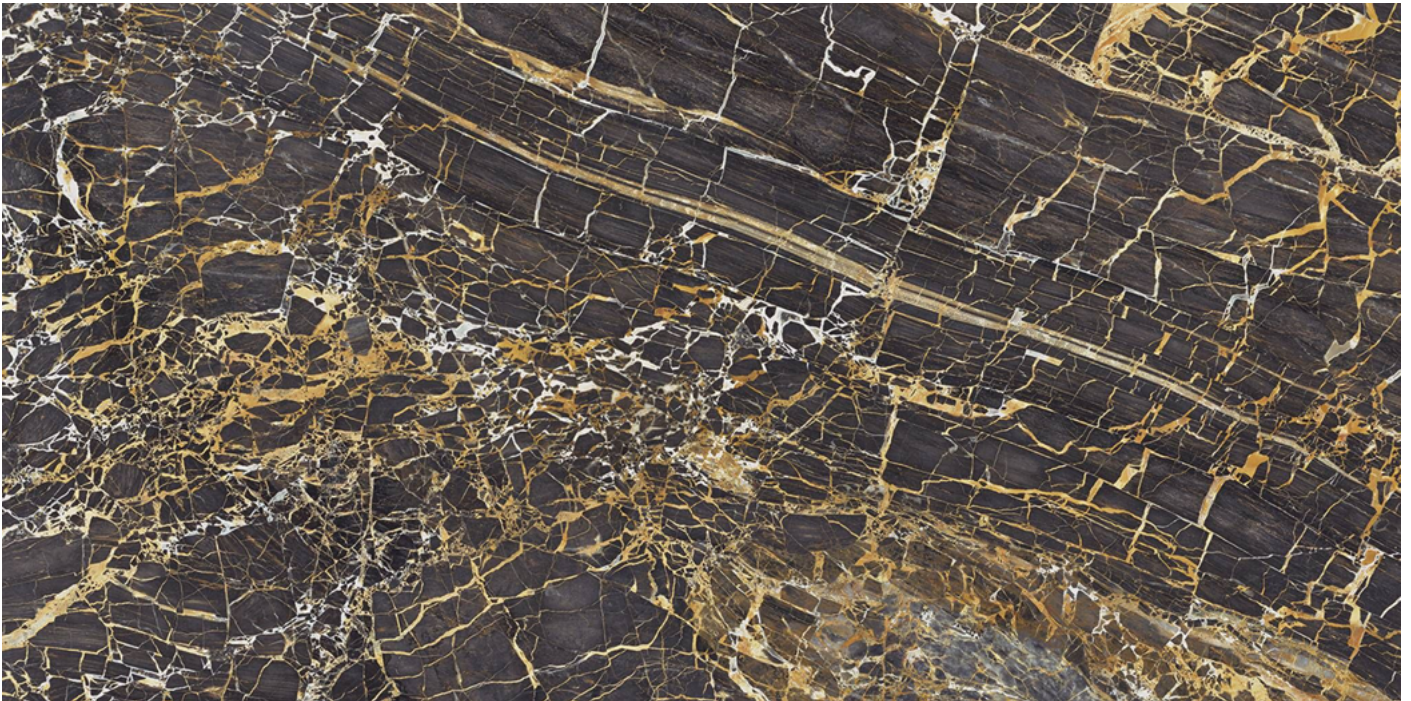

PRODUCT
BLACK GOLDEN PULIDO

60x120

OTHER IMAGES

TECHNICAL DATA

SERIES: BLACK GOLDEN
PRODUCT: BLACK GOLDEN PULIDO
SIZE: 60x120 (24"x48")
SALES CODE: G.177

BODY TYPE: White body tile
THICKNESS: 9.0

units/box	m ² /box	kg/box	boxes/pallet	m ² /pallet	kg/pallet
2	1.44	29.43	35	50.40	1030