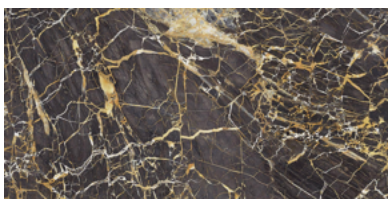

PRODUCT
BLACK GOLDEN PULIDO

60x120

OTHER IMAGES

TECHNICAL DATA

SERIES: BLACK GOLDEN
PRODUCT: BLACK GOLDEN PULIDO
SIZE: 60x120 (24"x48")
SALES CODE: G.177

BODY TYPE: White body tile
THICKNESS: 9.0

units/box	m ² /box	kg/box	boxes/pallet	m ² /pallet	kg/pallet
2	1.44	29.43	35	50.40	1030