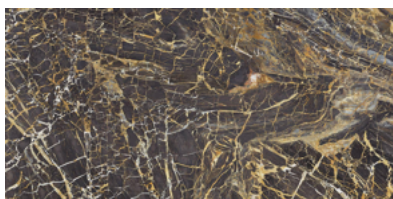

PRODUCT
BLACK GOLDEN PULIDO

60x120

OTHER IMAGES

TECHNICAL DATA

SERIES: BLACK GOLDEN
PRODUCT: BLACK GOLDEN PULIDO
SIZE: 60x120 (24"x48")
SALES CODE: G.177

BODY TYPE: White body tile
THICKNESS: 9.0

units/box	m ² /box	kg/box	boxes/pallet	m ² /pallet	kg/pallet
2	1.44	29.43	35	50.40	1030