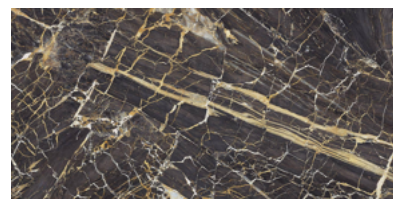

PRODUCT
BLACK GOLDEN PULIDO

60x120

OTHER IMAGES

TECHNICAL DATA

SERIES: BLACK GOLDEN
PRODUCT: BLACK GOLDEN PULIDO
SIZE: 60x120 (24"x48")
SALES CODE: G.177

BODY TYPE: White body tile
THICKNESS: 9.0

units/box	m ² /box	kg/box	boxes/pallet	m ² /pallet	kg/pallet
2	1.44	29.43	35	50.40	1030