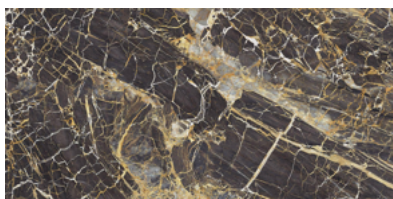

PRODUCT
BLACK GOLDEN PULIDO

60x120

OTHER IMAGES

TECHNICAL DATA

SERIES: BLACK GOLDEN
PRODUCT: BLACK GOLDEN PULIDO
SIZE: 60x120 (24"x48")
SALES CODE: G.177

BODY TYPE: White body tile
THICKNESS: 9.0

units/box	m ² /box	kg/box	boxes/pallet	m ² /pallet	kg/pallet
2	1.44	29.43	35	50.40	1030