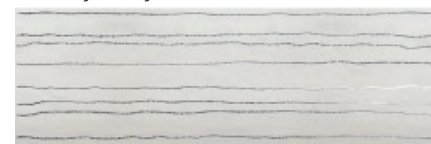

Goa Turtle

62 **GOT** dec. 20x60 pcs. 2

31 **LIGOT** list. 3,6x60 pcs. 6

Metropolitan Silver

56 **MESI** dec. 20x60 pcs. 4

26 **LIMESI** list. 3,6x60 pcs. 6

(\*) Way Grey

56 **WAG** dec. 20x60 pcs. 4