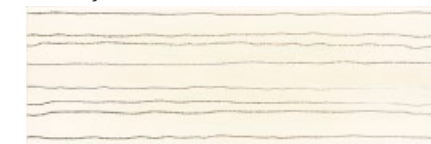

56 **WAC** dec. 20x60 pcs. 4

(*) Way Turtle