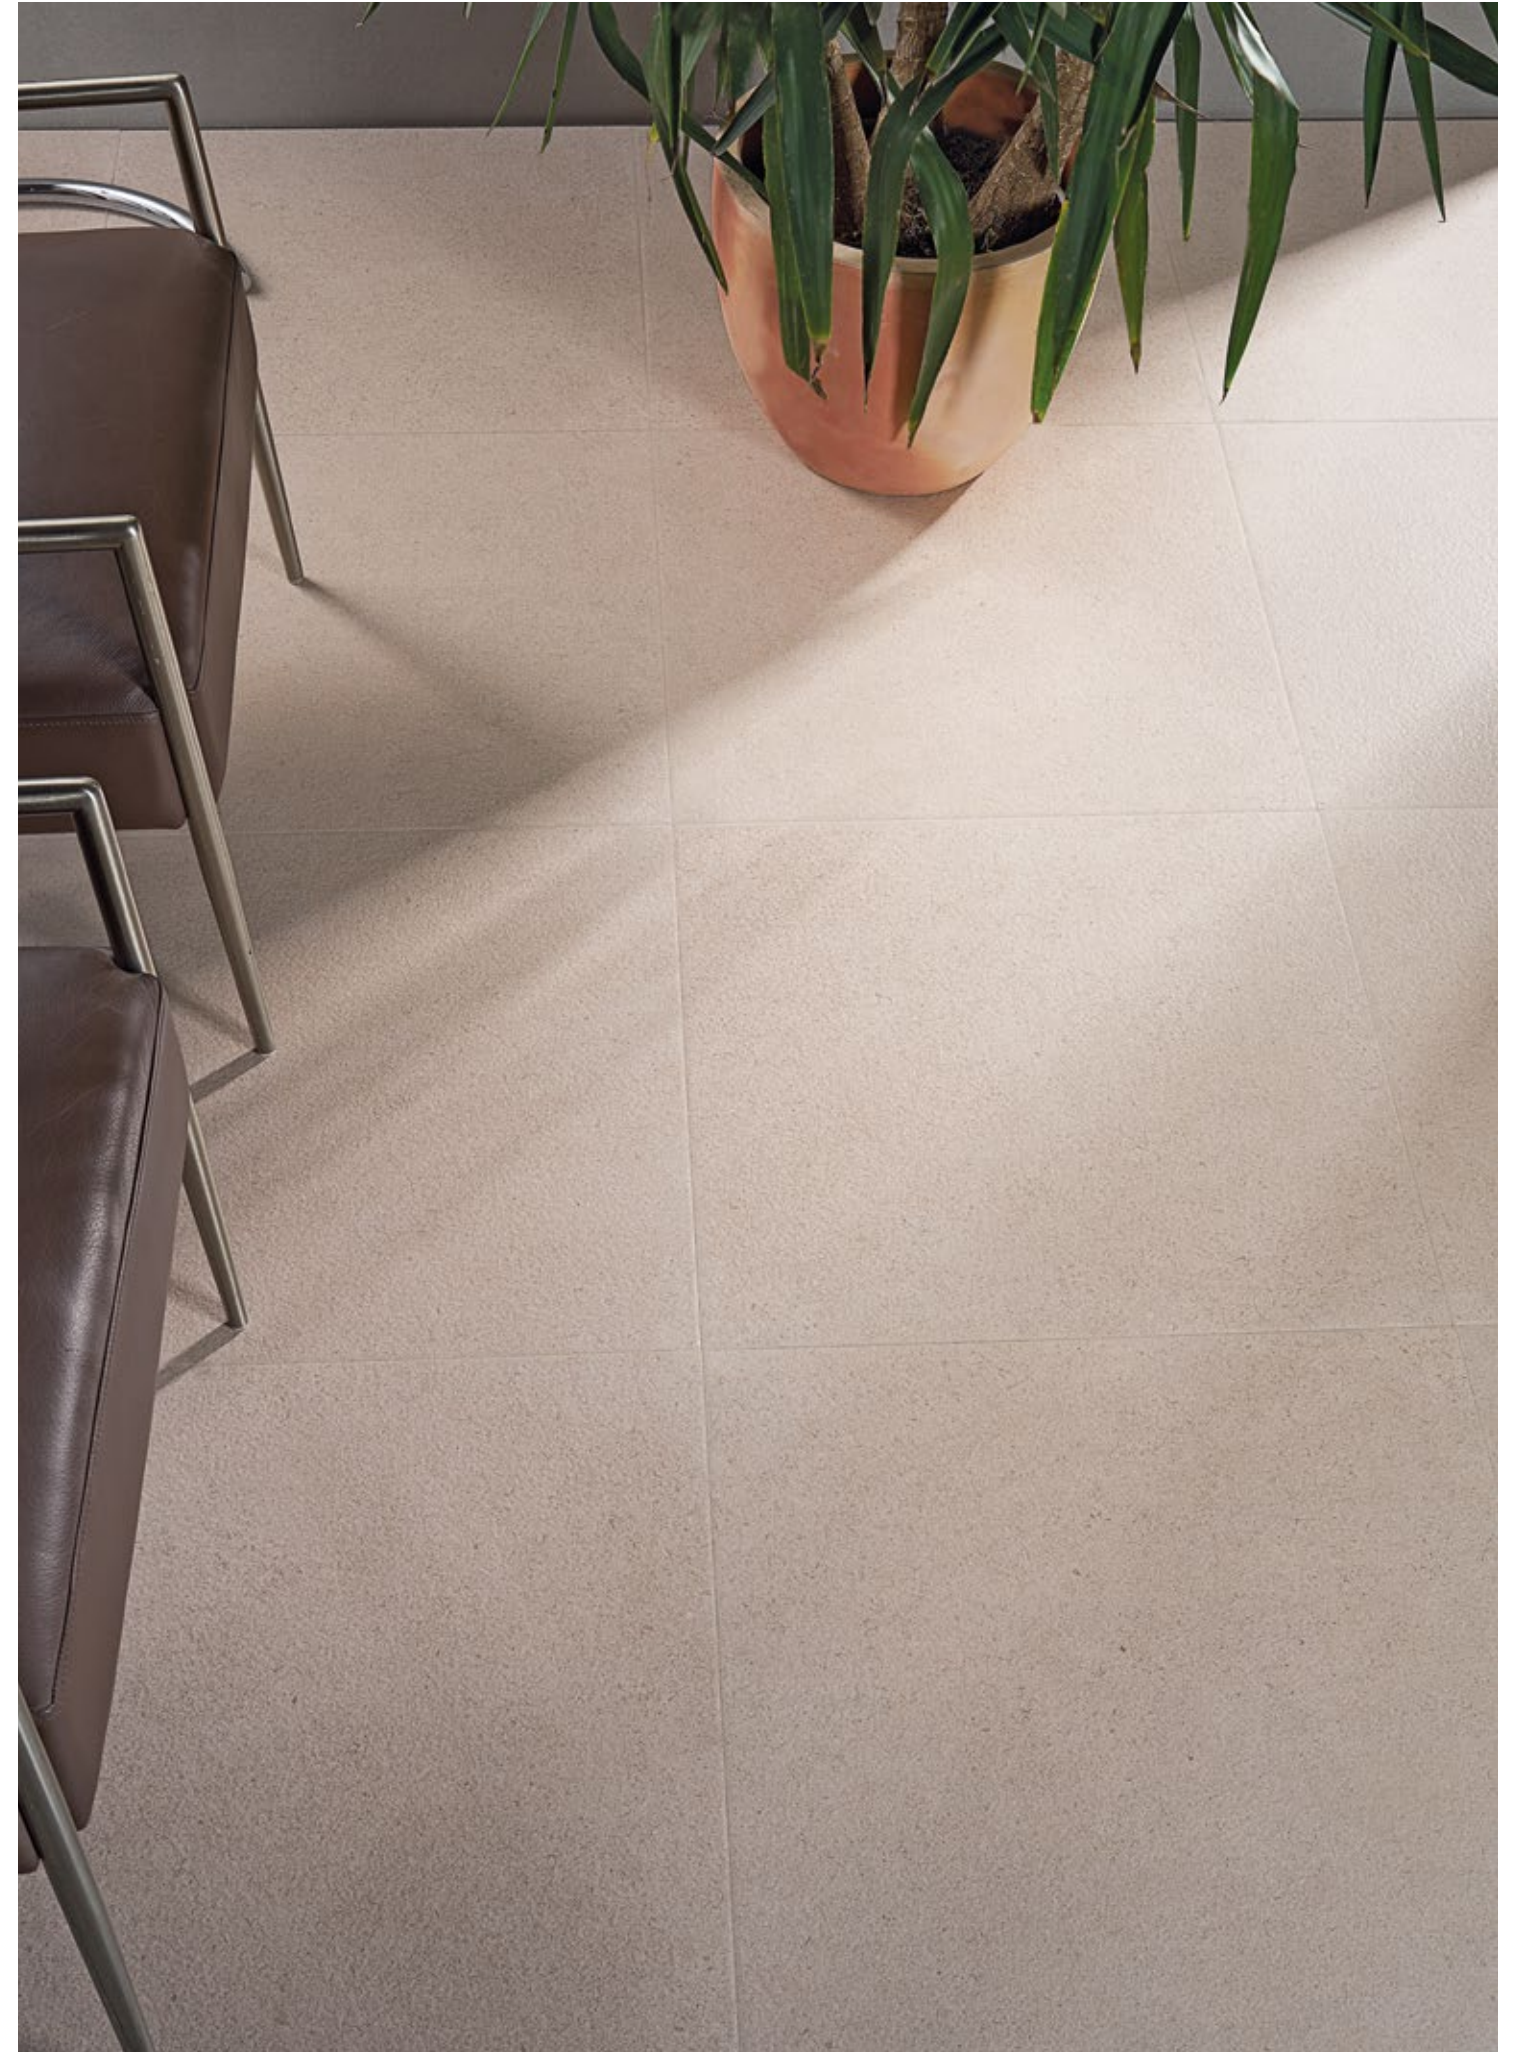

ORIGIN

25x60 / 10"x24"
60x60 / 24"x24"
59x59 / 24"x24"

Origin Grey & Origin Dec Grey – 25x60 cm · 10"x24" / Origin Grey – 60x60 cm · 24"x24"

Origin Block White – 25x60 cm · 10"x24"

Origin Dec Desert – 25x60 cm · 10"x24"