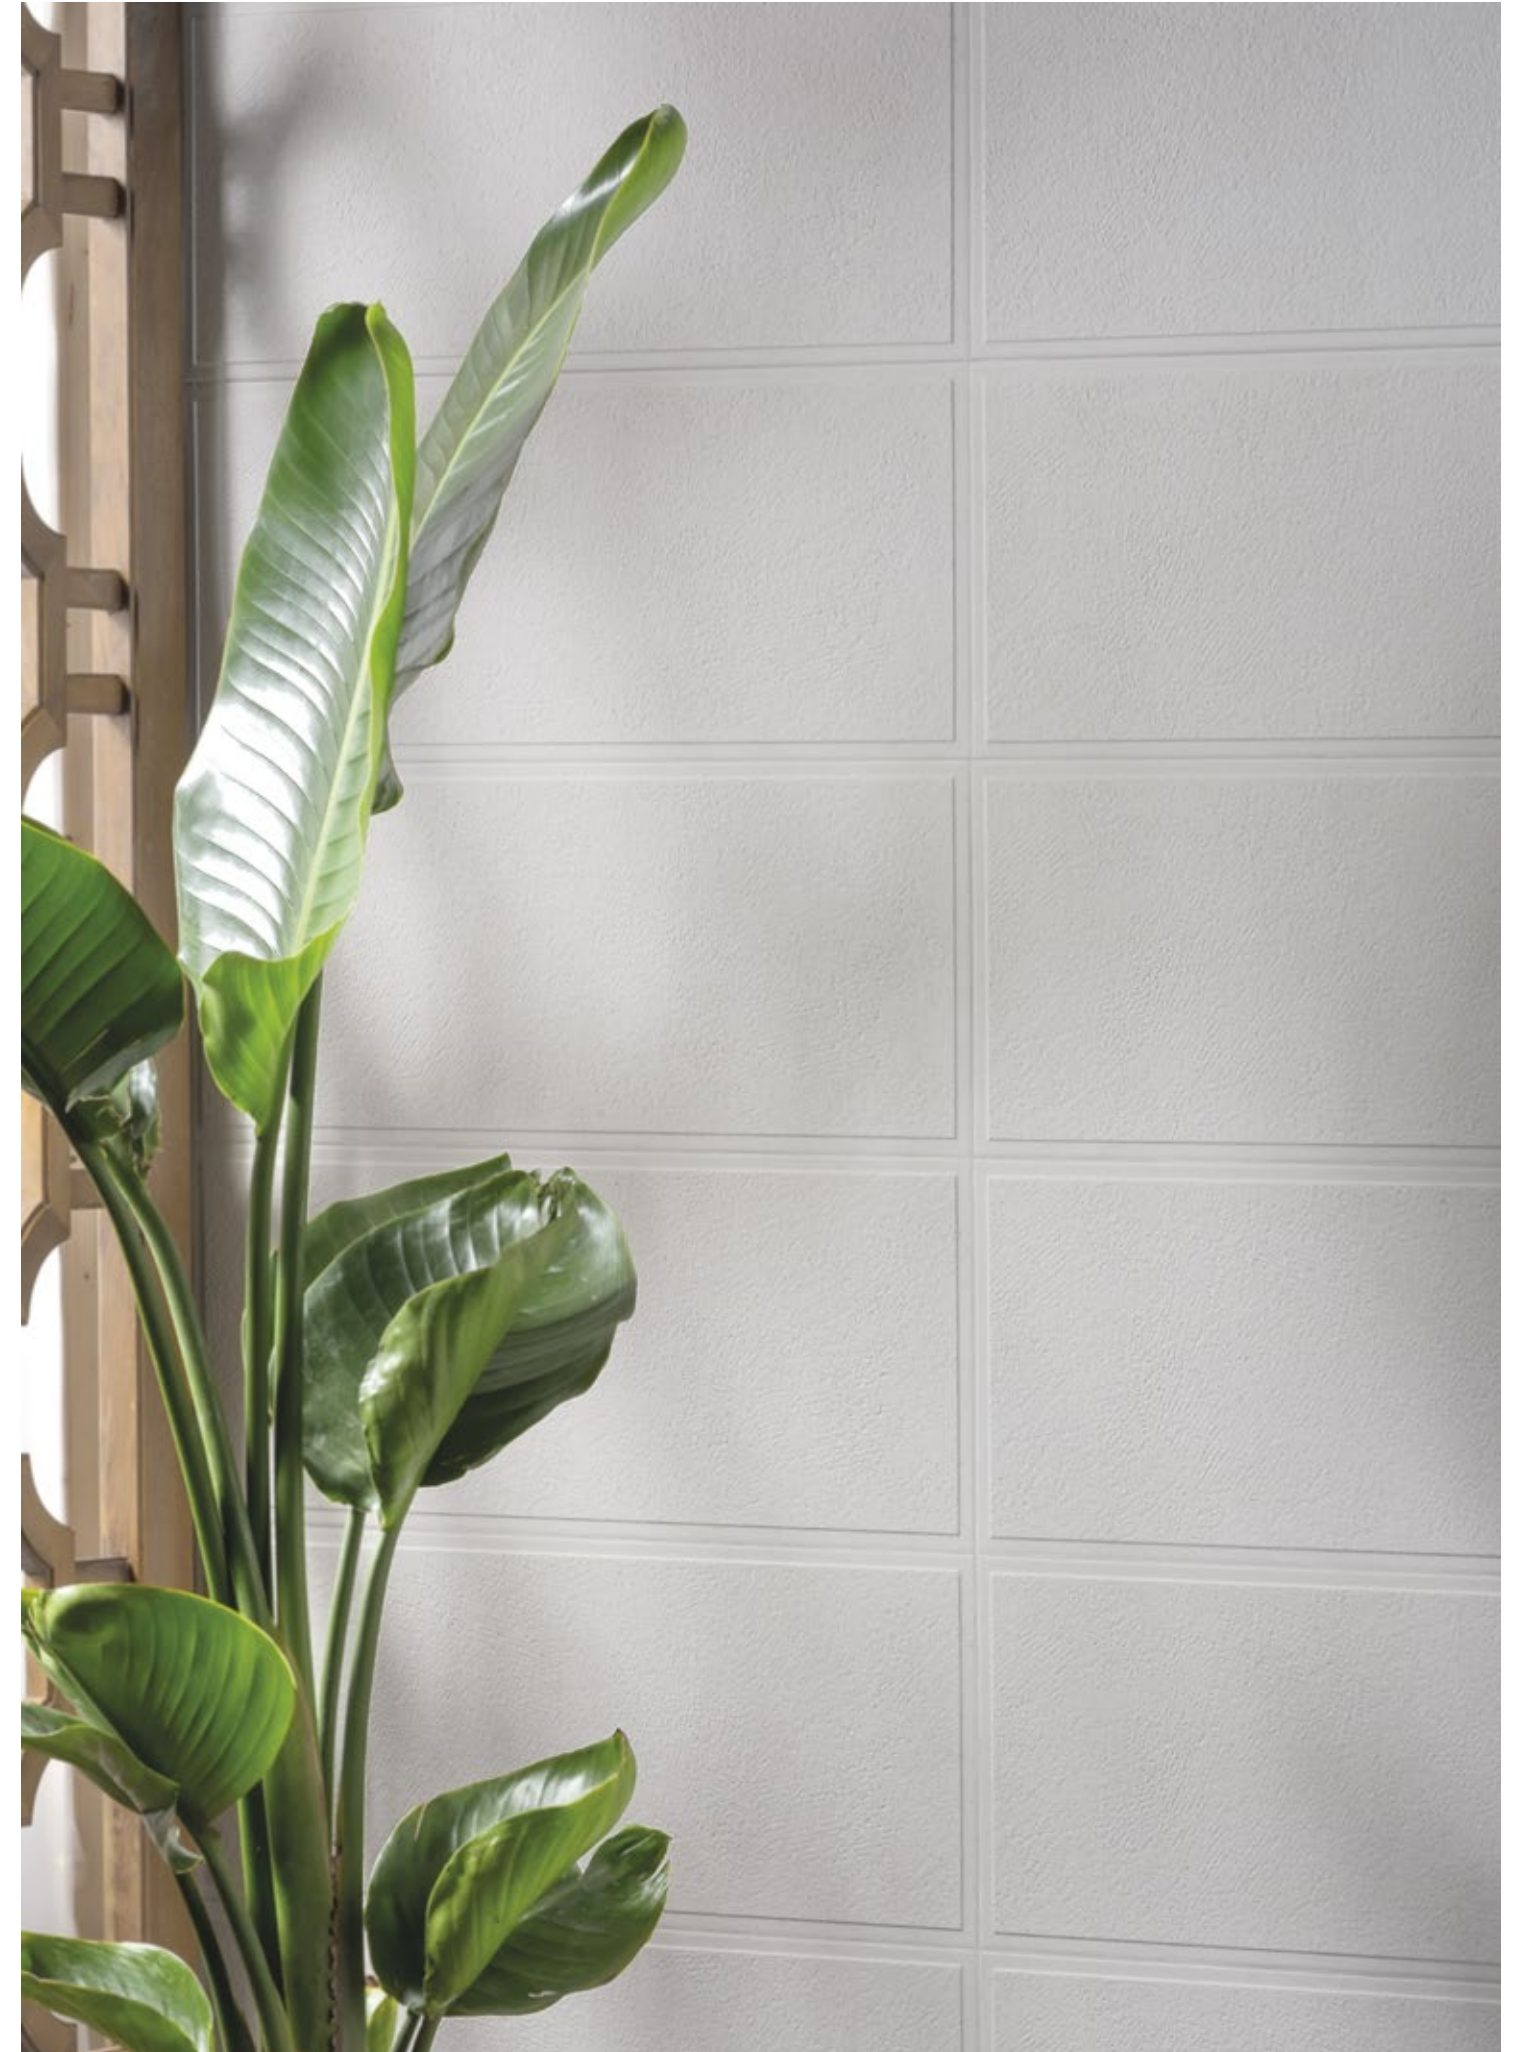

ORIGIN

25x60 / 10"x24"
60x60 / 24"x24"
59x59 / 24"x24"

Origin Grey & Origin Dec Grey – 25x60 cm · 10"x24" / Origin Grey – 60x60 cm · 24"x24"

Origin Block White – 25x60 cm · 10"x24"

Origin Dec Desert – 25x60 cm · 10"x24"