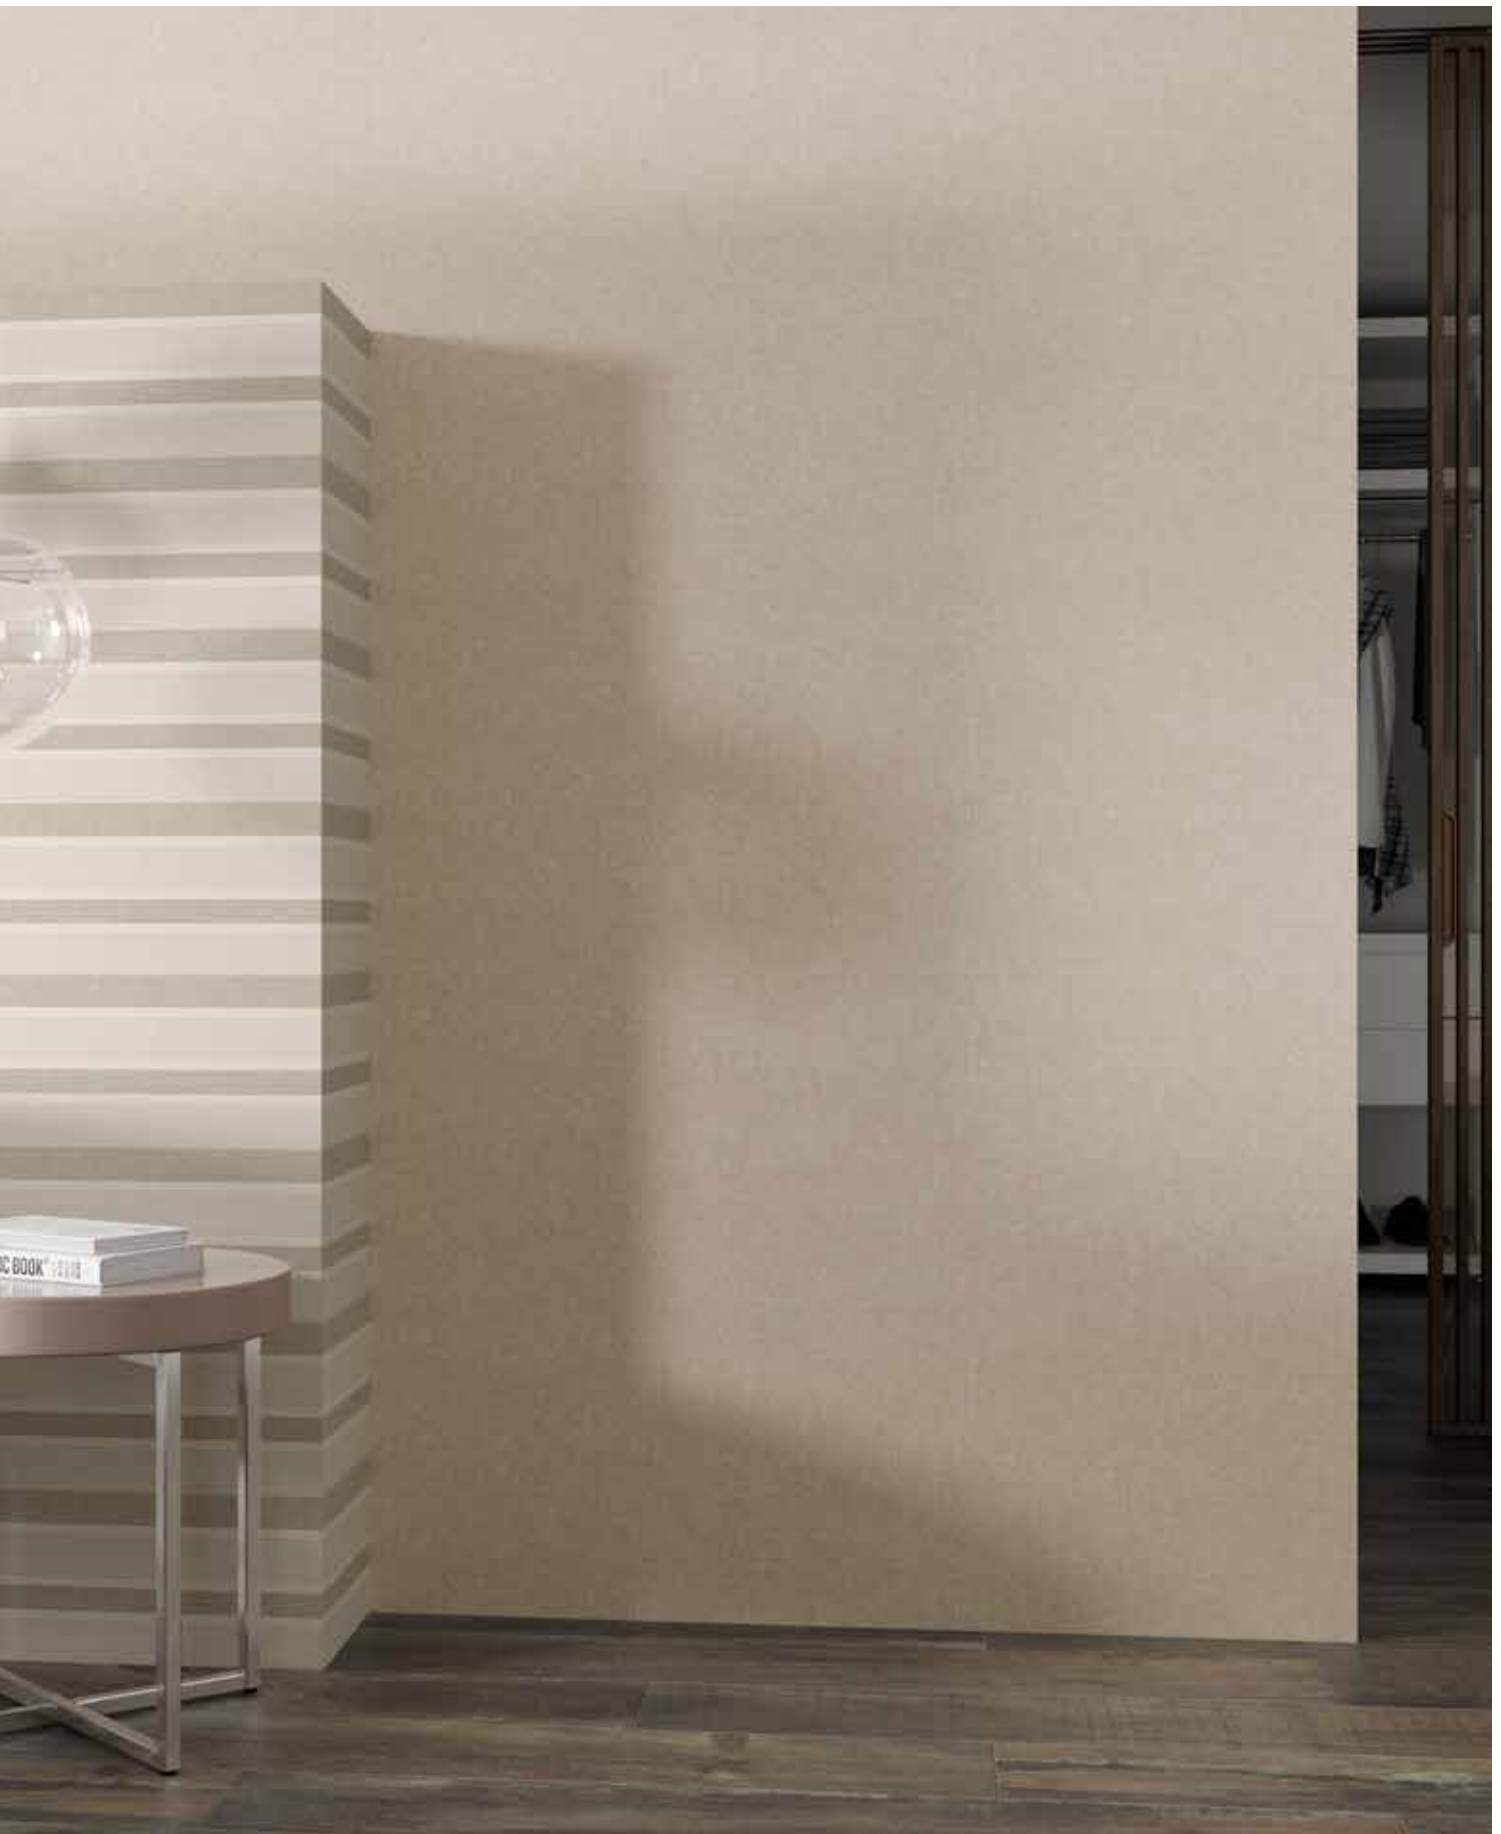

Pasta Blanca
White Body Tiles

Revestimiento
Wall tiles

Mate
Matt

Relieve
Relief

Destonificado Ligero
Shade variation:Low

No repetitivo
No repetitive

Rectificado
Rectified

Tekstil Sand 40 x 120 cm. Stitch Tekstil Sand 40 x 120 cm. Pavimento Ikara Ebon 20 x 114 cm.