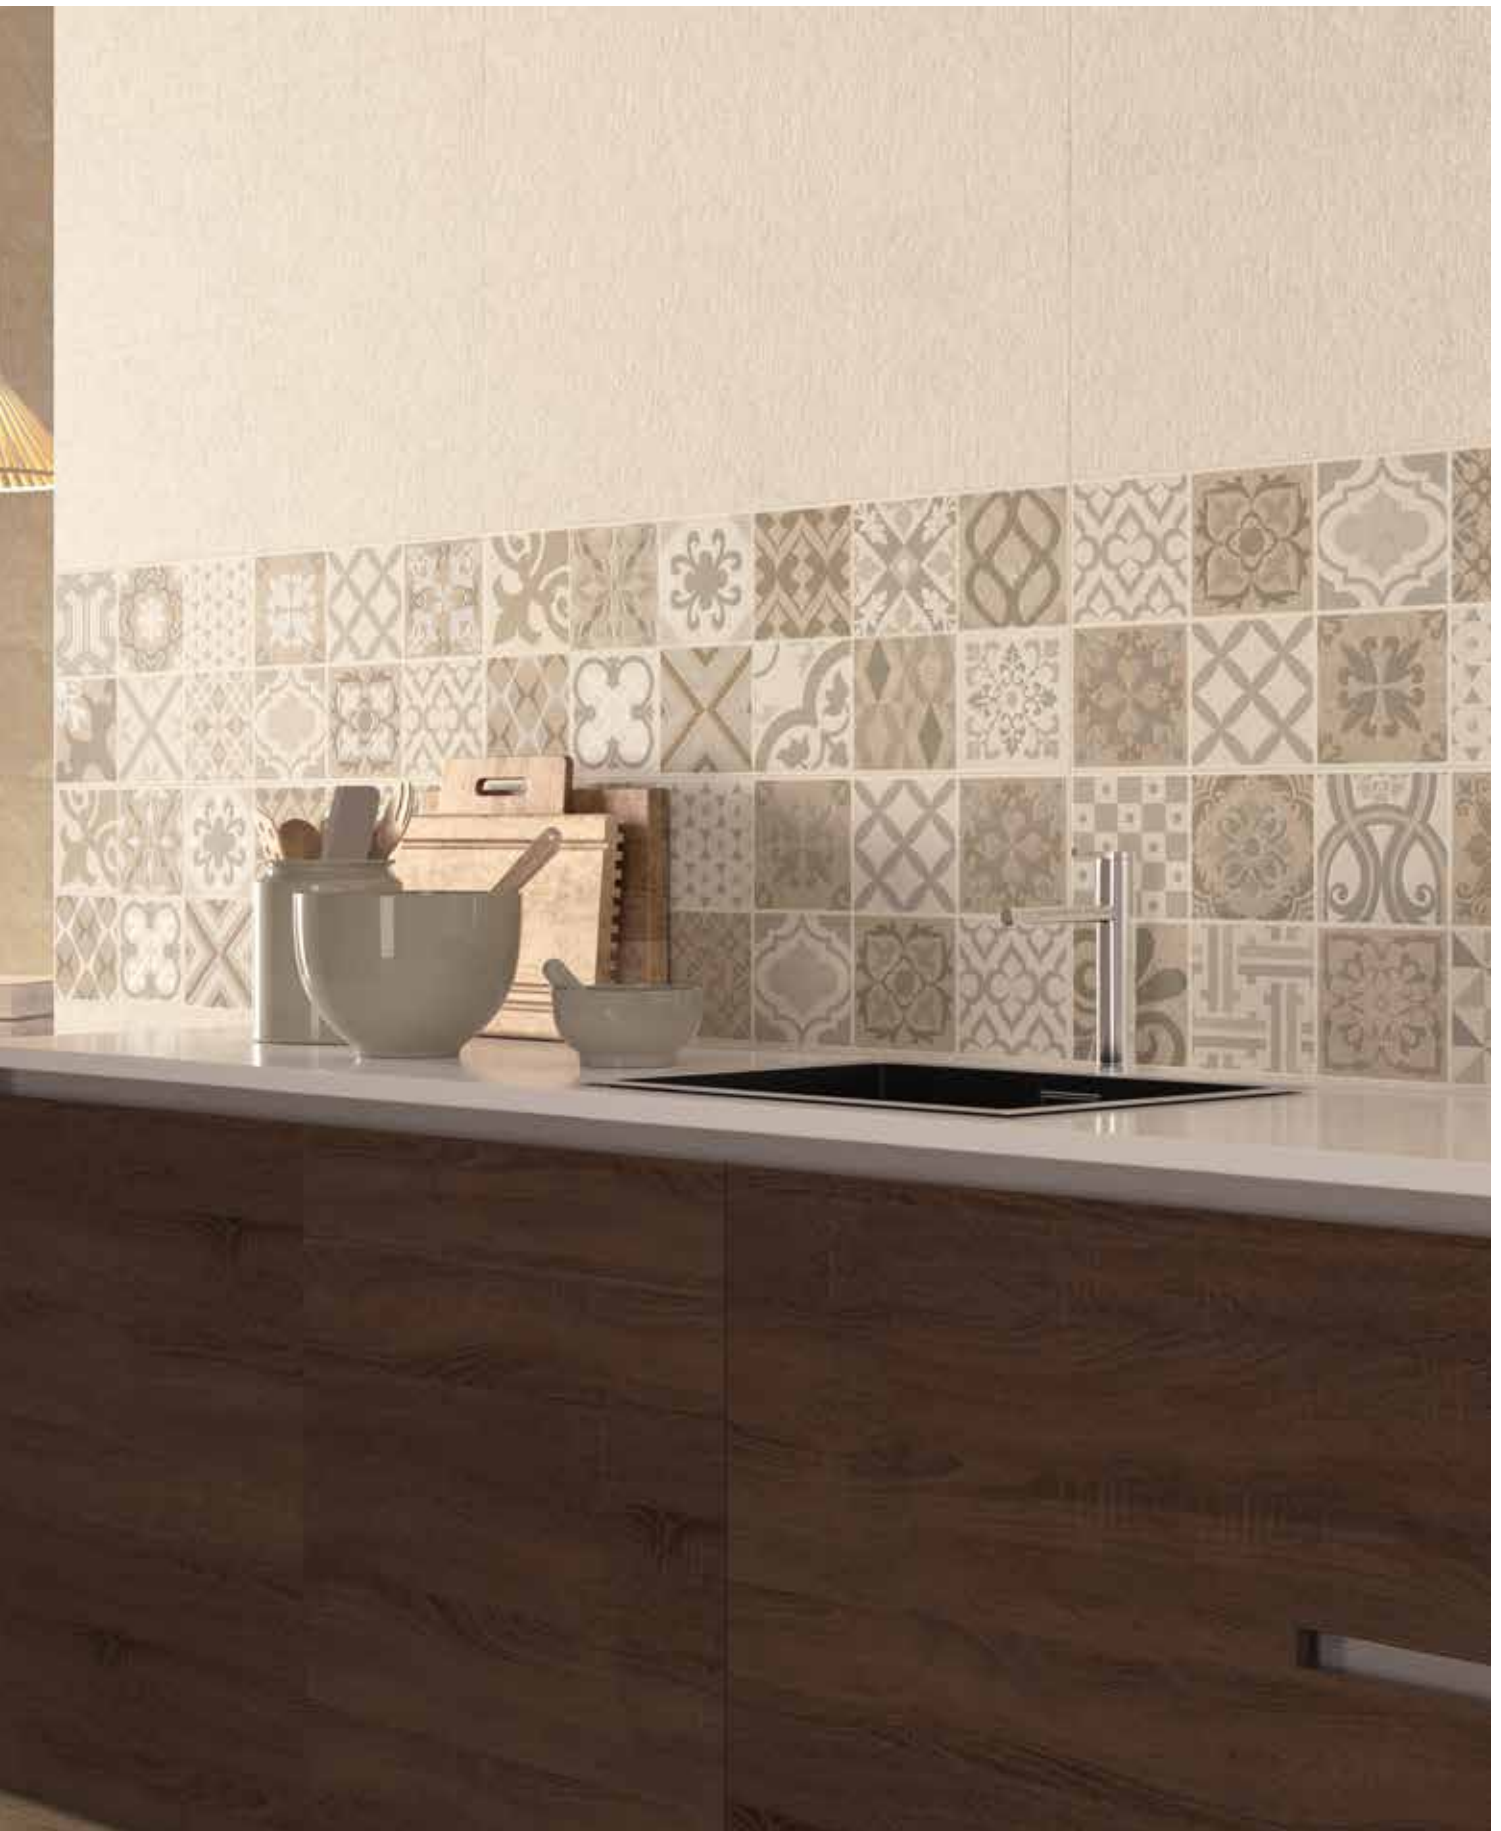

Pasta Blanca
White Body Tiles

Revestimiento
Wall tiles

Mate
Matt

Dest. Medio
Shade variation/Medium

No repetitivo
No repetitive

Relieve
Relief

Rectificado
Rectified

Reine Walnut 30 x 90 cm. Mosaico Vintage Almond 30 x 90 cm. Pavimento Reine Walnut 40 x 80 cm.