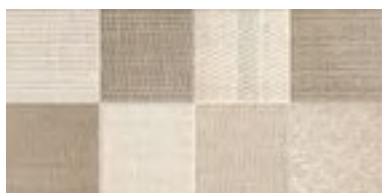

MOSAIC WARM