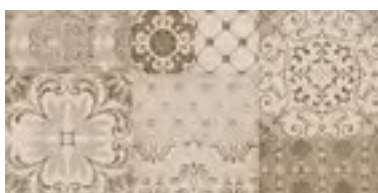

TOULOUSE

WALL TILE + RED BODY + MATT + RELIEF
 AZULEJO + PASTA ROJA + MATE + RELIEVE
 25x50 cm/10"x20"

COLOURS /

WHITE

GREY

TOULOUSE DECOR COLD

BEIGE

TAUPE