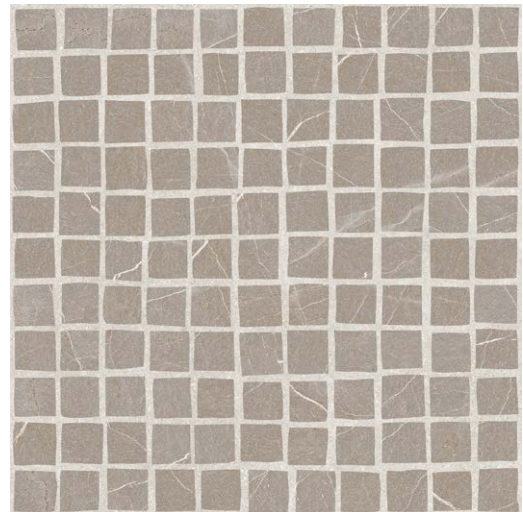

SINGLE FUMO Polished Rect.
SINGLE FUMO Matt Rect.
75x75 / 30"x30"

T06/M
T45/M

Fastination Fumo Polished Rect. 75x75 / 30"x30"
Single Fumo Polished Rect. 75x75 / 30"x30"