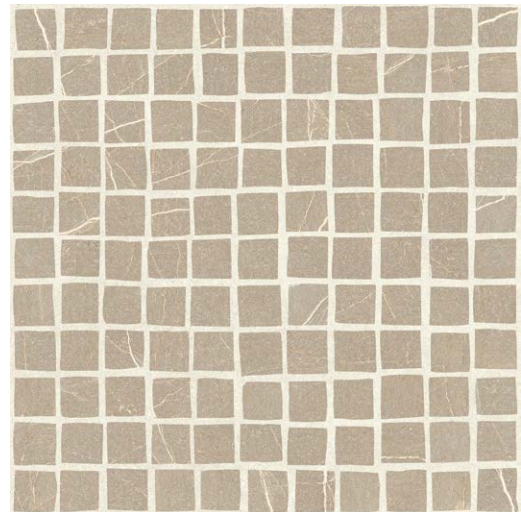

SINGLE TORTORA Polished Rect.
SINGLE TORTORA Matt Rect.
75x75 / 30"x30"

T06/M
T45/M

Fastination Tortora Polished Rect. 75x75 / 30"x30"
Single Tortora Polished Rect. 75x75 / 30"x30"