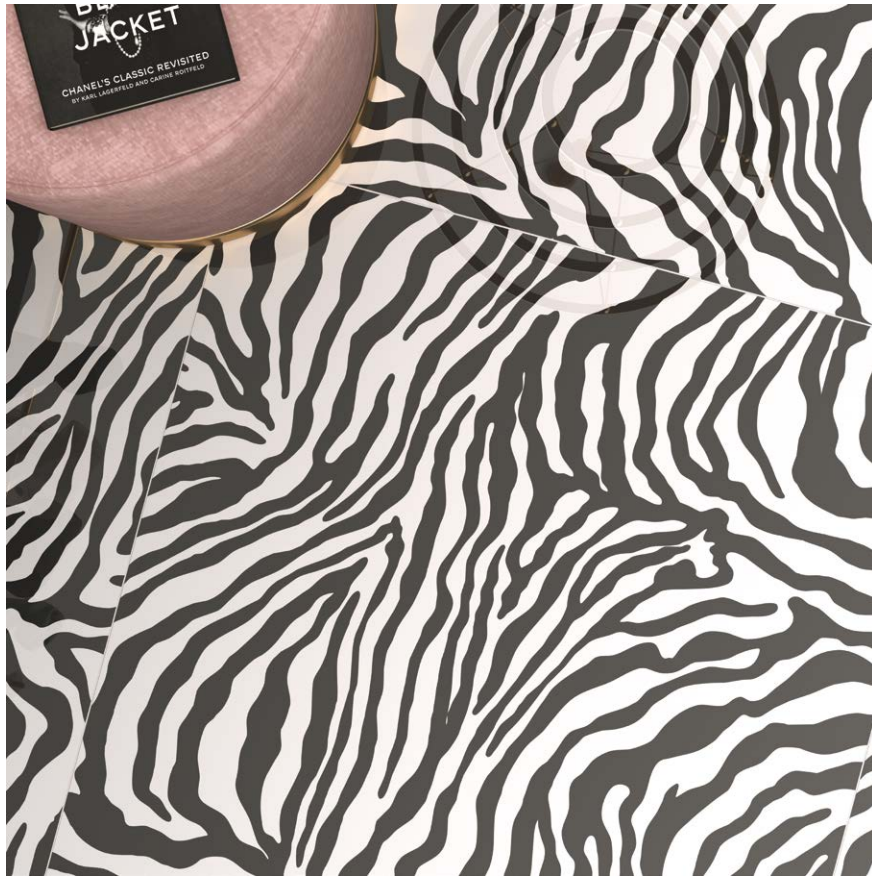

Moonlight

75x75 / 30"x30"

Zebra Polished Rect. 75x75 / 30"x30"

Crystal White Polished Rect. 75x75 / 30"x30"