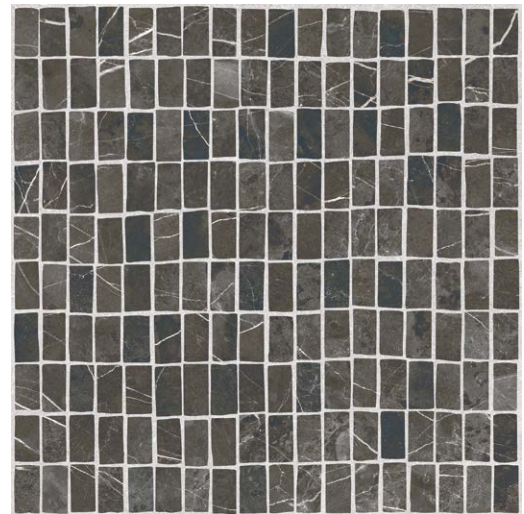

# Black Jack

75x75 / 30"x30"

Porcelain tiles - Colour Shading V3

*Black Jack Polished Rect. 75x75 / 30"x30"*  
*Jacky Polished Rect. 75x75 / 30"x30"*

# Black Jack

75x75 / 30"x30"

Porcelain tiles - Colour Shading V3

BLACK JACK Polished Rect.  
BLACK JACK Matt Rect.  
75x75 / 30"x30"

T38/M  
T03/M

JACKY Polished Rect.  
JACKY Matt Rect.  
75x75 / 30"x30"

T06/M  
T45/M

*Black Jack Polished Rect. 75x75 / 30"x30"*  
*Jacky Polished Rect. 75x75 / 30"x30"*