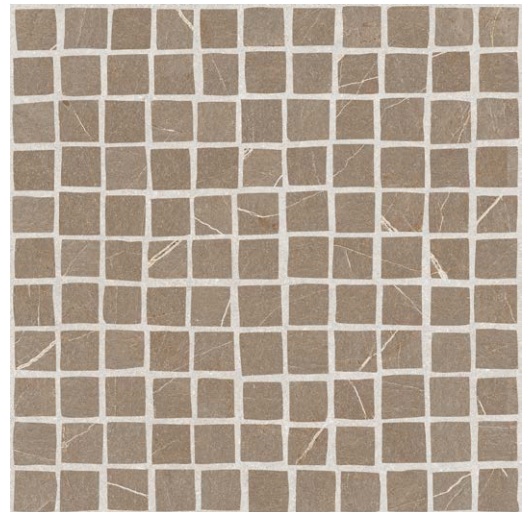

# Fastination

75x75 / 30"x30"

FASTINATION MARRONE Polished Rect.

T38/M

FASTINATION MARRONE Matt Rect.

T03/M

75x75 / 30"x30"

SINGLE MARRONE Polished Rect.