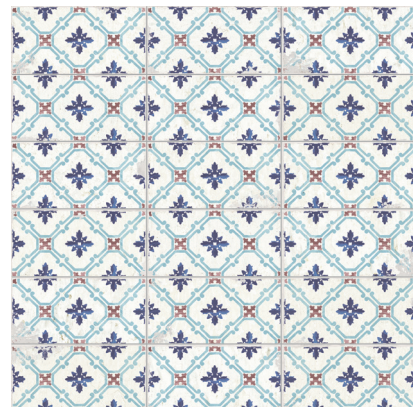

# São Luis

 Porcelain  
 Straight edge  
 Slight Variation  
 Pre-scored

São Luis White Natural  
59,2x59,2 cm - 23,3"x23,3"  
G-3146

São Luis Mérces Natural  
59,2x59,2 cm - 23,3"x23,3"  
G-3146

São Luis Neto Natural  
59,2x59,2 cm - 23,3"x23,3"  
G-3146

São Luis Azevedo Natural  
59,2x59,2 cm - 23,3"x23,3"  
G-3146

São Luis Sacra Natural  
59,2x59,2 cm - 23,3"x23,3"  
G-3146

São Luis Mix Natural\*  
59,2x59,2 cm - 23,3"x23,3"  
G-3146

## Skirtings | Rodapiés

São Luis White  
Nat. Rodapie  
8x59,2 cm - 3,15"x23,3"  
G-2071

Wall: São Luis Mix Natural 59,2x59,2 cm Floor: São Luis Mix Natural\_São Luis White Natural 59,2x59,2 cm