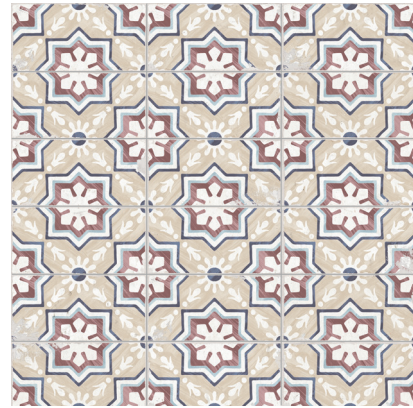

# São Luis

 Porcelain  
 Straight edge  
 Slight Variation  
 Pre-scored

São Luis White Natural  
59,2x59,2 cm - 23,3"x23,3"  
G-3146

São Luis Mérces Natural  
59,2x59,2 cm - 23,3"x23,3"  
G-3146

São Luis Neto Natural  
59,2x59,2 cm - 23,3"x23,3"  
G-3146

São Luis Azevedo Natural  
59,2x59,2 cm - 23,3"x23,3"  
G-3146

São Luis Sacra Natural  
59,2x59,2 cm - 23,3"x23,3"  
G-3146

São Luis Mix Natural\*  
59,2x59,2 cm - 23,3"x23,3"  
G-3146

## Skirtings | Rodapiés

São Luis White  
Nat. Rodapie  
8x59,2 cm - 3,15"x23,3"  
G-2071