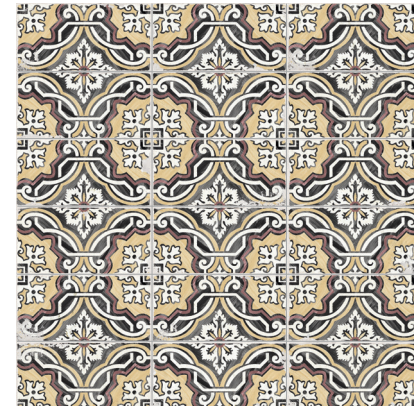

# São Luis

 Porcelain  
 Straight edge  
 Slight Variation  
 Pre-scored

São Luis White Natural  
59,2x59,2 cm - 23,3"x23,3"  
G-3146

São Luis Mérces Natural  
59,2x59,2 cm - 23,3"x23,3"  
G-3146

São Luis Neto Natural  
59,2x59,2 cm - 23,3"x23,3"  
G-3146

São Luis Azevedo Natural  
59,2x59,2 cm - 23,3"x23,3"  
G-3146

São Luis Sacra Natural  
59,2x59,2 cm - 23,3"x23,3"  
G-3146

São Luis Mix Natural\*  
59,2x59,2 cm - 23,3"x23,3"  
G-3146

## Skirtings | Rodapiés

São Luis White  
Nat. Rodapie  
8x59,2 cm - 3,15"x23,3"  
G-2071