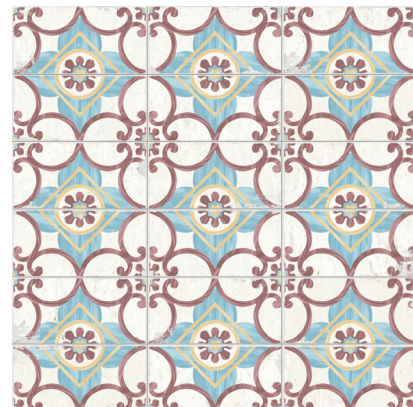

# São Luis

 Porcelain  
 Straight edge  
 Slight Variation  
 Pre-scored

São Luis White Natural  
59,2x59,2 cm - 23,3"x23,3"  
G-3146

São Luis Mérces Natural  
59,2x59,2 cm - 23,3"x23,3"  
G-3146

São Luis Neto Natural  
59,2x59,2 cm - 23,3"x23,3"  
G-3146

São Luis Azevedo Natural  
59,2x59,2 cm - 23,3"x23,3"  
G-3146

São Luis Sacra Natural  
59,2x59,2 cm - 23,3"x23,3"  
G-3146

São Luis Mix Natural\*  
59,2x59,2 cm - 23,3"x23,3"  
G-3146

## Skirtings | Rodapiés

São Luis White  
Nat. Rodapie  
8x59,2 cm - 3,15"x23,3"  
G-2071

Wall: São Luis Mix Natural 59,2x59,2 cm Floor: São Luis Mix Natural\_São Luis White Natural 59,2x59,2 cm