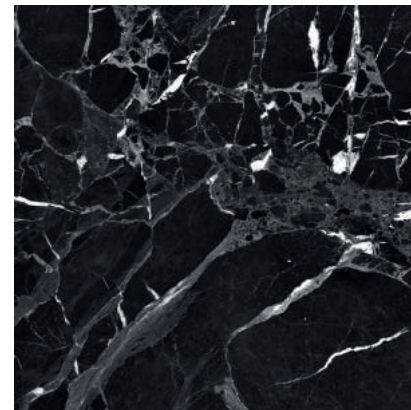

G-3442

Luxor Ilusion White Pulido  
59,55x59,55 cm - 23,45"x23,45"

G-3298

Luxor Royal Black Pulido  
89,46x89,46 cm - 35,22"x35,22"

G-3442

Luxor Royal Black Pulido  
59,55x59,55 cm - 23,45"x23,45"

G-3298

Recommended for residential use  
Recomendado para uso residencial