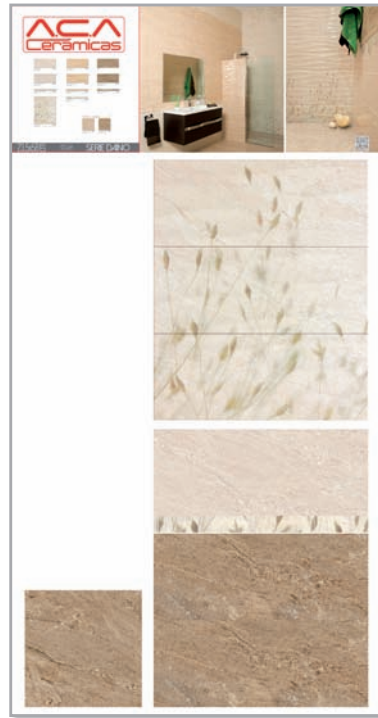

Lavabo Trajano
111x51x14 cm.

P840
Price per Piece

Repisa Trajano
89x19 cm.

P640
Price per Piece

Pie Lavabo Trajano **P700**
26x78 cm. *Price per Piece*

Promotional Material Hand Panels

Promotional Material Technical Panels