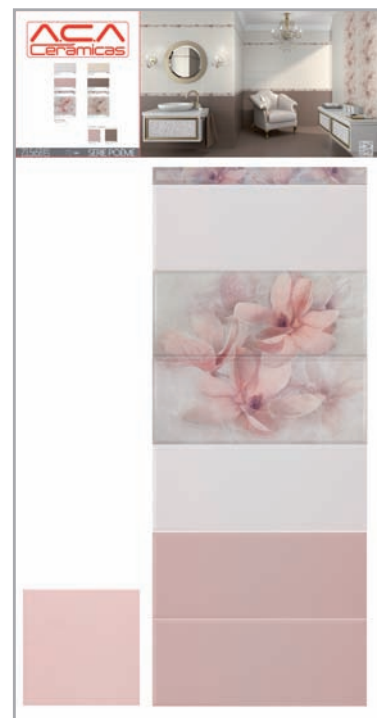

Lavabo Trajano
111x51x14 cm.

P840
Price per Piece

Repisa Trajano
89x19 cm.

P640
Price per Piece

Pie Lavabo Trajano **P700**
26x78 cm. *Price per Piece*

Promotional Material Hand Panels

Promotional Material Technical Panels