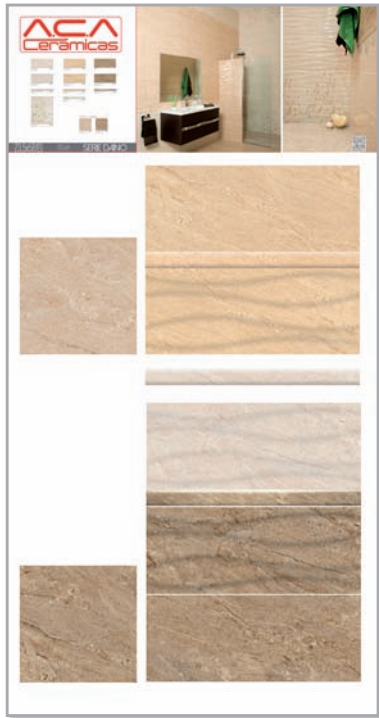

Lavabo Trajano
111x51x14 cm.

P840
Price per Piece

Repisa Trajano
89x19 cm.

P640
Price per Piece

Pie Lavabo Trajano **P700**
26x78 cm. *Price per Piece*

Promotional Material Hand Panels

Promotional Material Technical Panels