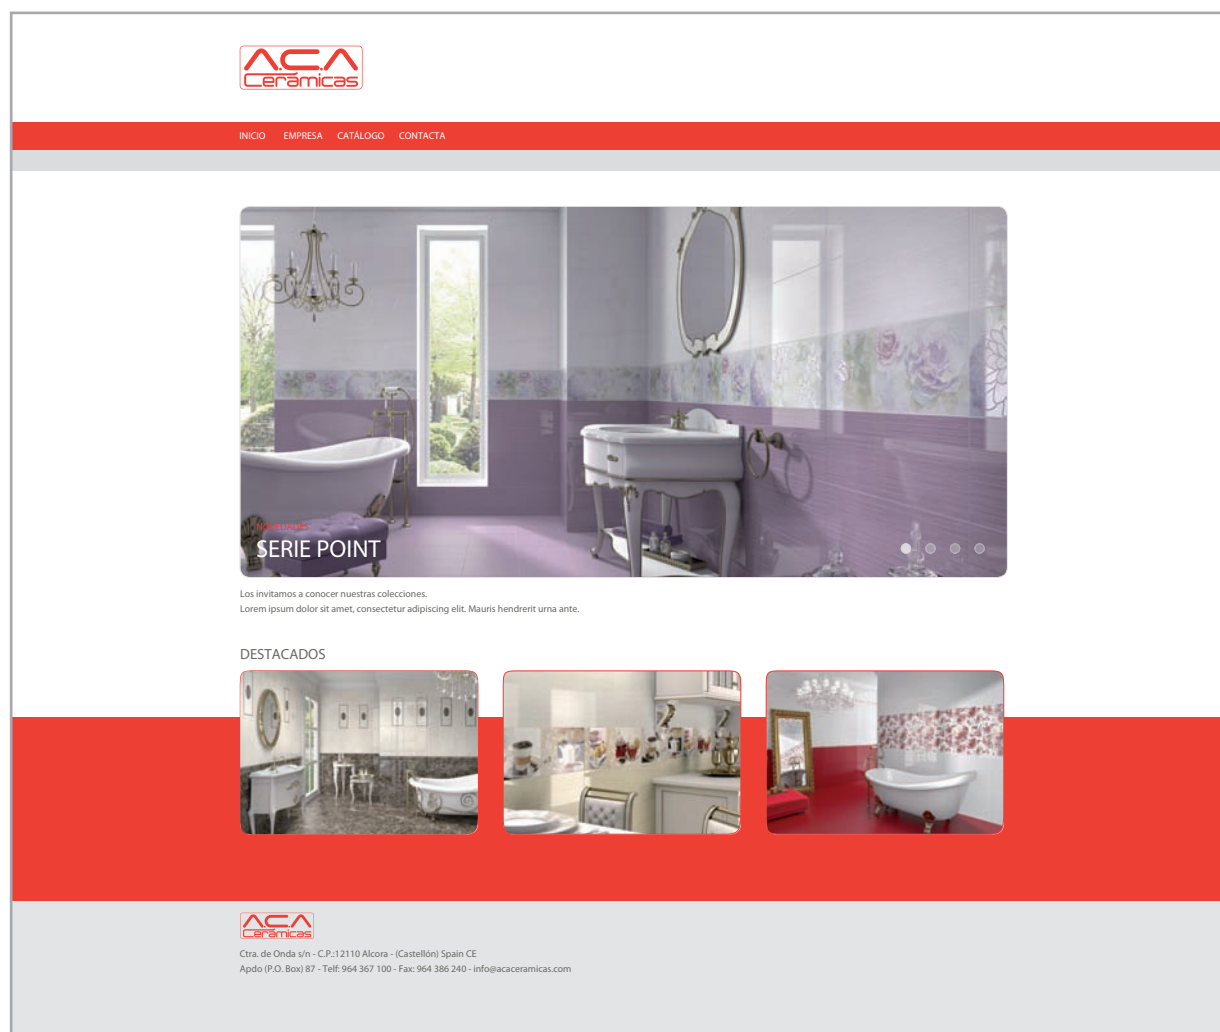

Website

You can find all the information at our website. Visit us at www.acaceramicas.com