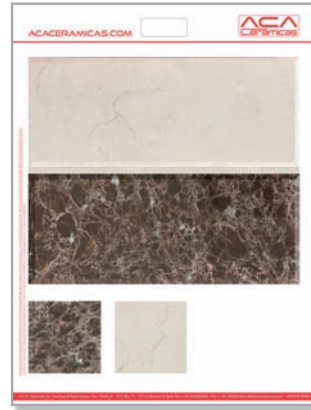

Lavabo Trajano
111x51x14 cm.

P840
Price per Piece

Repisa Trajano
89x19 cm.

P640
Price per Piece

Pie Lavabo Trajano **P700**
26x78 cm. *Price per Piece*

Promotional Material Hand Panels

Promotional Material Technical Panels