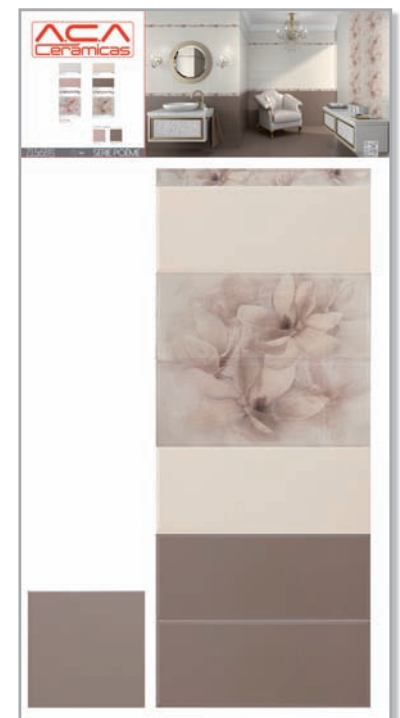

Lavabo Trajano
111x51x14 cm.

P840
Price per Piece

Repisa Trajano
89x19 cm.

P640
Price per Piece

Pie Lavabo Trajano **P700**
26x78 cm. *Price per Piece*

Promotional Material Hand Panels

Promotional Material Technical Panels