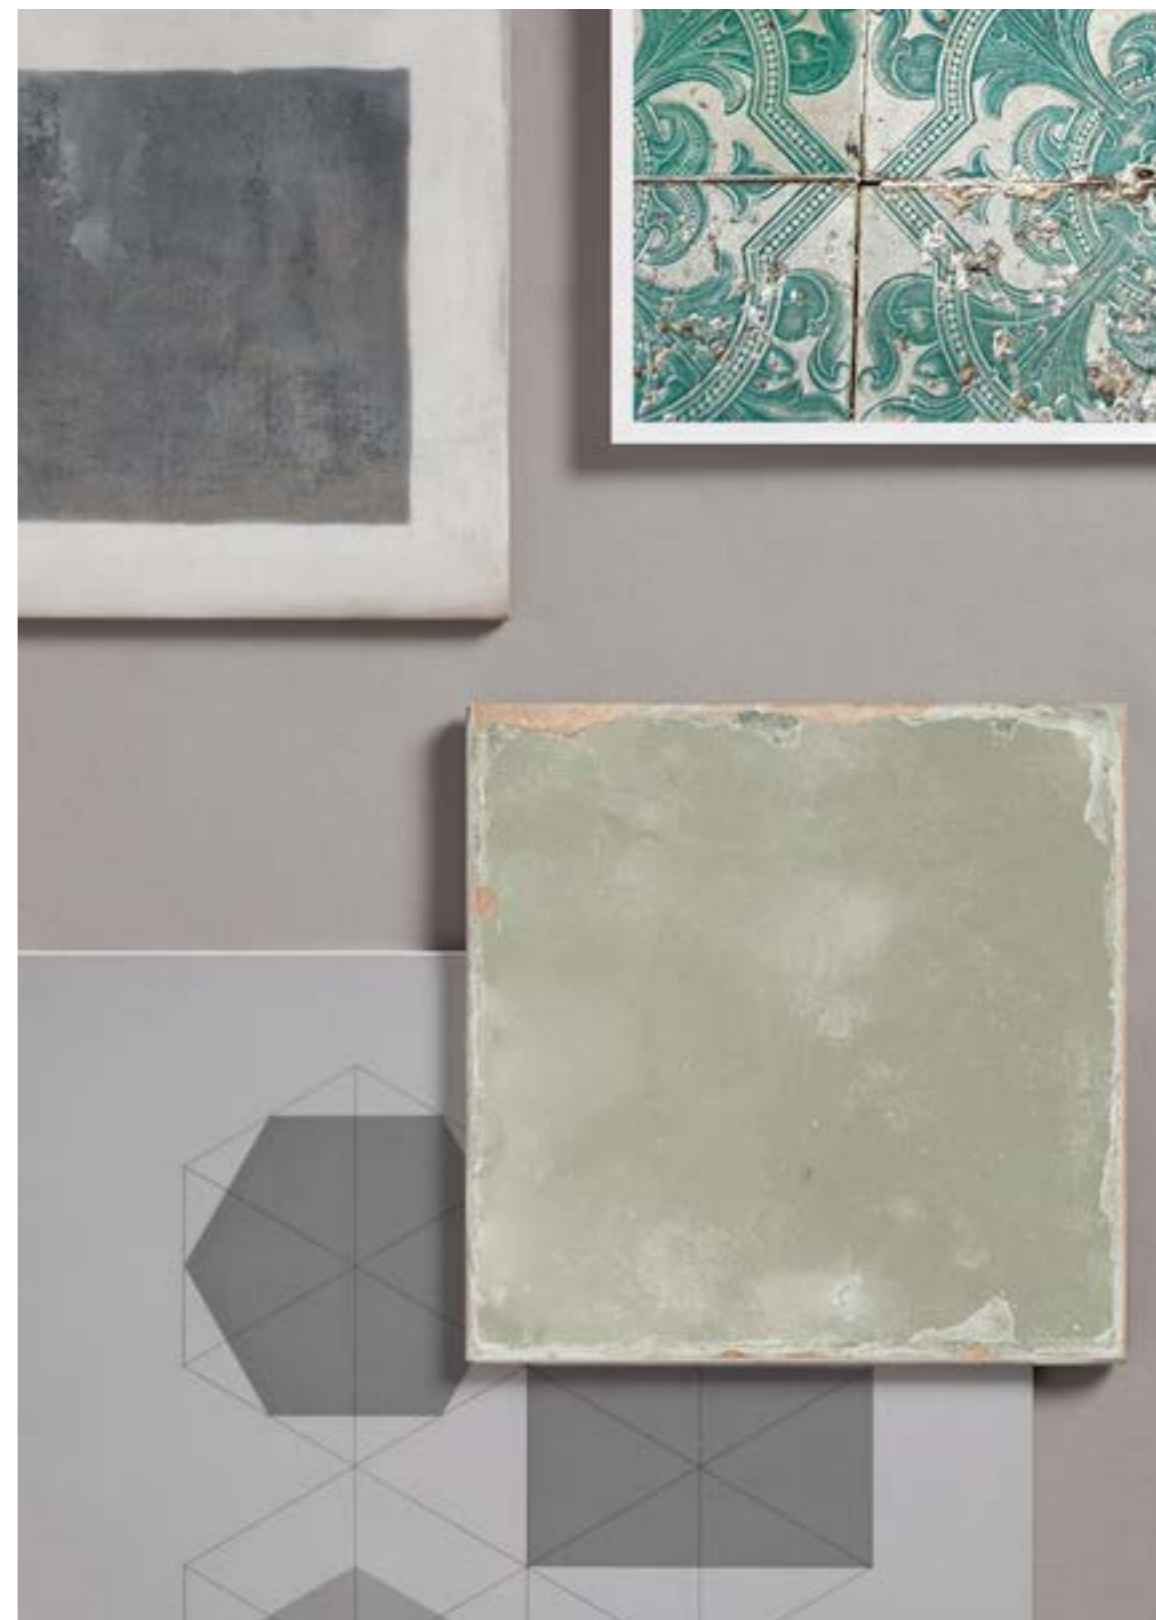

With this collection from the ONSET range, designer Francisco Segarra has fused industrial and vintage looks with aged-looking porcelain tiles. Sold by the square metre, this new Harmony Signature collection comes in a 22,3x22,3 cm and 45,2x45,2 cm format with multiple combinable shades of colour.

A new collection by furniture and interior designer Francisco Segarra for the Harmony ONSET range. This 22.3 x 22.3 cm and 45,2x45,2 cm porcelain tile collection has transformed aged-looking ceramic tiles into a chic upper-class design tool. Sold by the square metre, the collection's white field tiles have a worn-looking charm. They can be combined with geometrically patterned decors featuring the same white background and triangles, circles or squares. By mixing and matching the different shapes, innovative new design effects can be achieved.